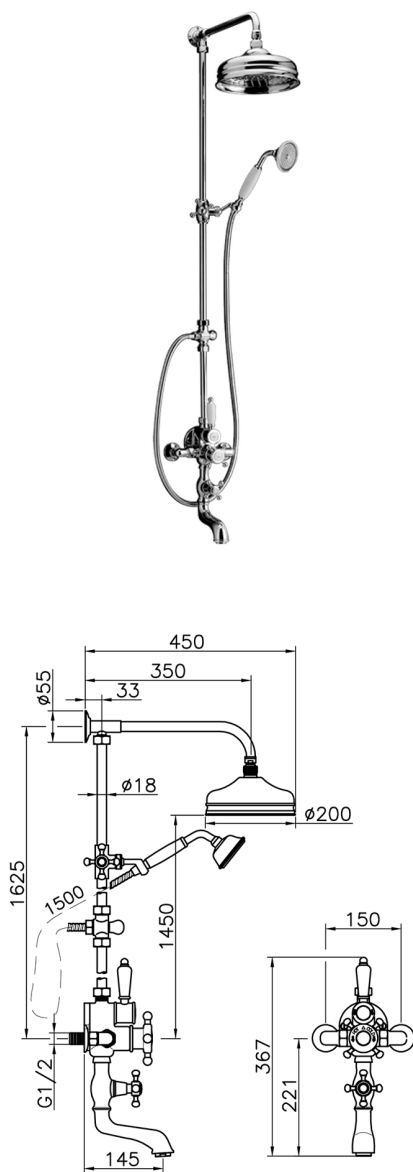

3-function Thermostatic bath set VICTORIAN_592.VT21H.

MODEL **592.VT21H.**

3-function Thermostatic bath set, 2-outlet diverter, not Adjustable Column, 2 Stopvalves, sliding handshower bracket, 78 mm Brass Classic one spray handshower, 200 mm Brass round headshower, 150 cm Brass flexible hose

AVAILABLE FINISHINGS

-  **AC** AC Satin Brushed Nickel
-  **AG** AG Antique Gold
-  **BA** BA Old Bronze
-  **CR** CR Chrome
-  **2W** 2W Brushed Gold

CHARACTERISTICS

Cartridge Spare Parts **24.04A.PP**
8x20 Plus P Thermostatic Valve