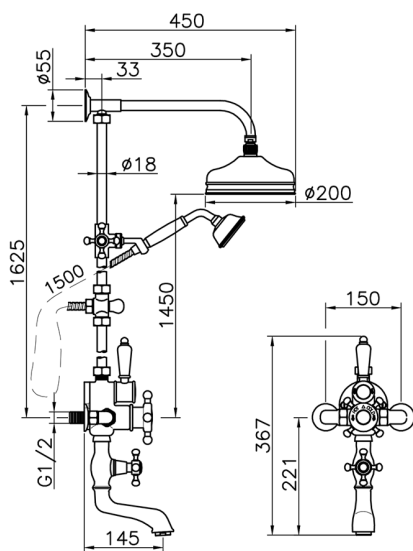

## 3-function Thermostatic bath set VICTORIAN\_592.VT21H.

MODEL **592.VT21H.**

3-function Thermostatic bath set, 2-outlet diverter, not Adjustable Column, 2 Stopvalves, sliding handshower bracket, 78 mm Brass Classic one spray handshower, 200 mm Brass round headshower, 150 cm Brass flexible hose

### CHARACTERISTICS

Cartridge Spare Parts **24.04A.PP**  
**8x20 Plus P Thermostatic Valve**