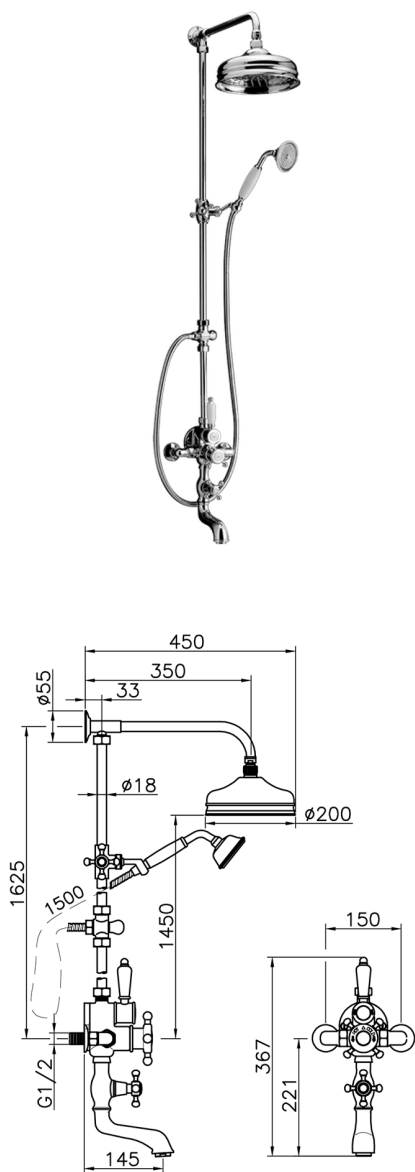

3-function Thermostatic bath set VICTORIAN_592.VT21H.

MODEL **592.VT21H.**

3-function Thermostatic bath set, 2-outlet diverter, not Adjustable Column, 2 Stopvalves, sliding handshower bracket, 78 mm Brass Classic one spray handshower, 200 mm Brass round headshower, 150 cm Brass flexible hose

AVAILABLE FINISHINGS

-  **AC** AC Satin Brushed Nickel
-  **AG** AG Antique Gold
-  **BA** BA Old Bronze
-  **CR** CR Chrome
-  **2W** 2W Brushed Gold

CHARACTERISTICS

Cartridge Spare Parts **24.04A.PP**
8x20 Plus P Thermostatic Valve