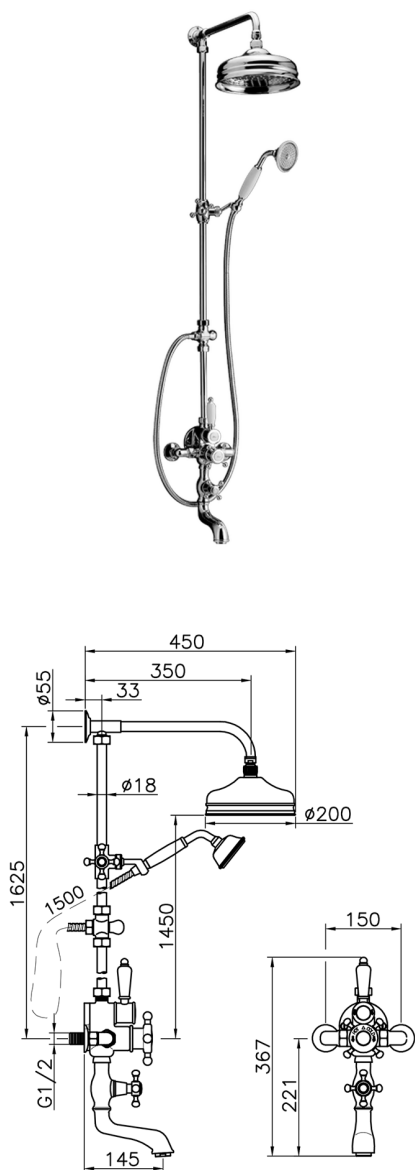

3-function Thermostatic bath set VICTORIAN_592.VT21H.

MODEL **592.VT21H.**

3-function Thermostatic bath set, 2-outlet diverter, not Adjustable Column, 2 Stopvalves, sliding handshower bracket, 78 mm Brass Classic one spray handshower, 200 mm Brass round headshower, 150 cm Brass flexible hose

AVAILABLE FINISHINGS

-  **AC** AC Satin Brushed Nickel
-  **AG** AG Antique Gold
-  **BA** BA Old Bronze
-  **CR** CR Chrome
-  **2W** 2W Brushed Gold

CHARACTERISTICS

Cartridge Spare Parts **24.04A.PP**
8x20 Plus P Thermostatic Valve