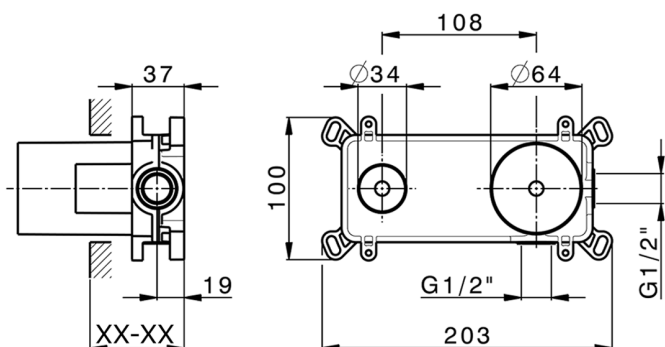

Exposed part for single lever washbasin valve NUOVA KIRUNA_K2005511

MODEL **K2005511**

Exposed part for single lever basin mixer, without concealed part, spout L.250 mm, for item Easy-Box ZB002450 and art.ZB025510

Required concealed parts **ZB002450**

Concealed single lever washbasin mixer Easy-Box CONCEALED_ZB002450

MODEL **ZB002450**

Concealed single lever washbasin mixer
Easy-Box, with protection guard box, without trim kit

AVAILABLE FINISHINGS

CHARACTERISTICS

Concealed **1**
Cartridge Spare Parts **ZZ95409000**
35 mm Cartridge

Piastra/Plate/Plaque/Platte/Placa

2-3mm: XX 56-76

10mm: XX 48-68

EcoStop

EcoStop feature limits water flow to approximately 50% of maximum output with one point of resistance on setting. Push slightly past the middle stop only when full water output is required. This will save water up to 50%.