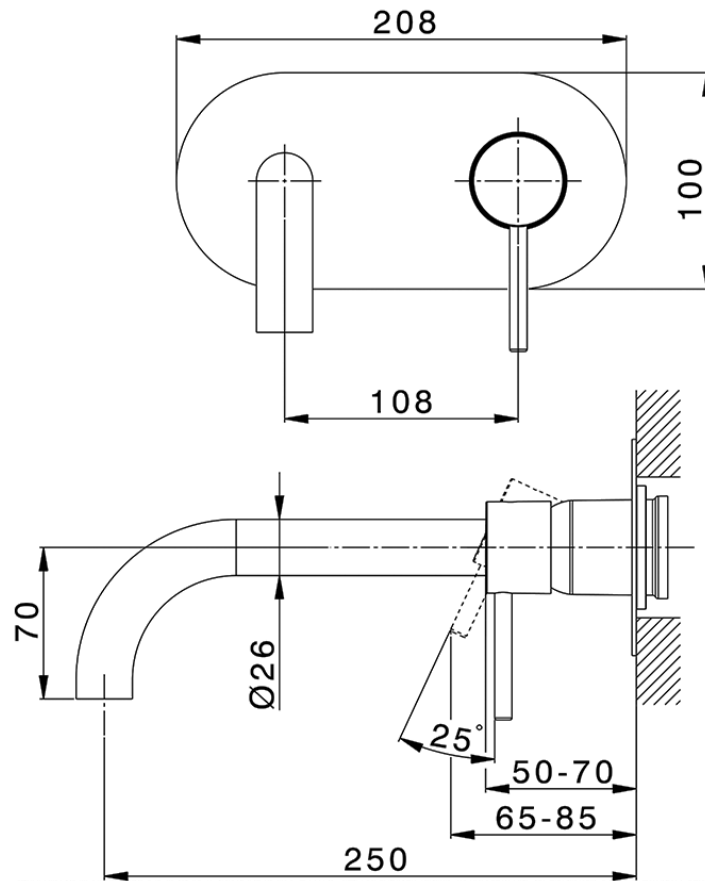

Exposed part for single lever washbasin valve NUOVA KIRUNA\_K2005511

K2005511

<https://en.huberitalia.com/exposed-part-for-single-lever-washbasin-valve-nuova-kiruna-k2005511>

Piastra/Plate/Plaque/Platte/Placa

2-3mm: XX 56-76

10mm: XX 48-68