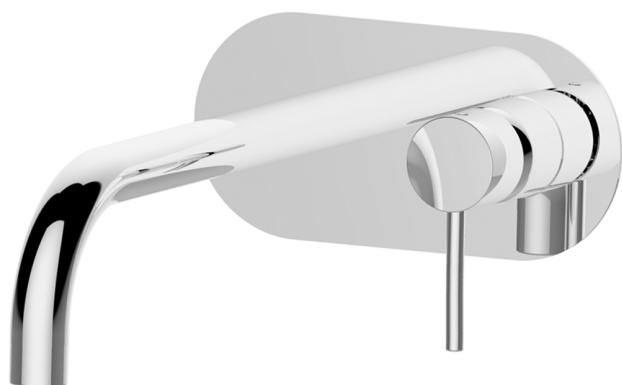

Exposed part for single lever washbasin valve NUOVA KIRUNA_K2005511

MODEL **K2005511**

Exposed part for single lever basin mixer, without concealed part, spout L.250 mm, for item Easy-Box ZB002450 and art.ZB025510

AVAILABLE FINISHINGS

-  **21** 21 Chrome
-  **26** 26 Old Copper
-  **2F** 2F Brushed Nickel
-  **2W** 2W Brushed Gold
-  **40** 40 Matt Black
-  **4Q** 4Q Matt White

CHARACTERISTICS

Installation **Concealed**

Required concealed parts **ZB002450**

Concealed single lever washbasin mixer Easy-Box CONCEALED_ZB002450

MODEL **ZB002450**

Concealed single lever washbasin mixer
Easy-Box, with protection guard box, without trim kit

AVAILABLE FINISHINGS

CHARACTERISTICS

Concealed **1**
Cartridge Spare Parts **ZZ95409000**
35 mm Cartridge

Piastra/Plate/Plaque/Platte/Placa

2-3mm: XX 56-76

10mm: XX 48-68

EcoStop

EcoStop feature limits water flow to approximately 50% of maximum output with one point of resistance on setting. Push slightly past the middle stop only when full water output is required. This will save water up to 50%.