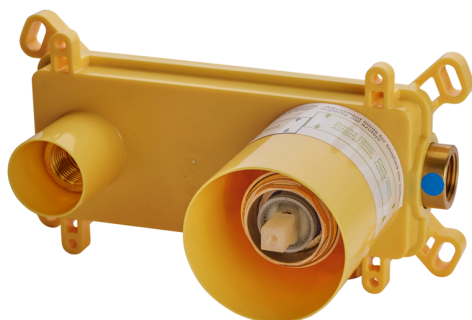

Exposed part for single lever washbasin valve NUOVA KIRUNA_K2005511

MODEL **K2005511**

Exposed part for single lever basin mixer, without concealed part, spout L.250 mm, for item Easy-Box ZB002450 and art.ZB025510

AVAILABLE FINISHINGS

-  **21** 21 Chrome
-  **26** 26 Old Copper
-  **2F** 2F Brushed Nickel
-  **2W** 2W Brushed Gold
-  **40** 40 Matt Black
-  **4Q** 4Q Matt White

CHARACTERISTICS

Installation **Concealed**

Required concealed parts **ZB002450**

Concealed single lever washbasin mixer Easy-Box CONCEALED_ZB002450

MODEL **ZB002450**

Concealed single lever washbasin mixer
Easy-Box, with protection guard box, without trim kit

AVAILABLE FINISHINGS

CHARACTERISTICS

Concealed **1**
Cartridge Spare Parts **ZZ95409000**
35 mm Cartridge

Piastra/Plate/Plaque/Platte/Placa

2-3mm: XX 56-76

10mm: XX 48-68

EcoStop

EcoStop feature limits water flow to approximately 50% of maximum output with one point of resistance on setting. Push slightly past the middle stop only when full water output is required. This will save water up to 50%.