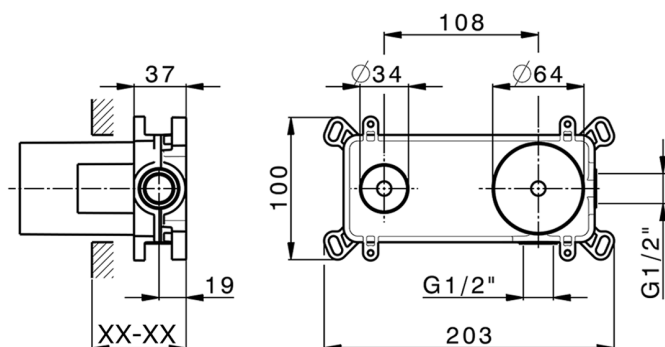

Exposed part for single lever washbasin valve NUOVA KIRUNA_K2005511

MODEL **K2005511**

Exposed part for single lever basin mixer, without concealed part, spout L.250 mm, for item Easy-Box ZB002450 and art.ZB025510

Required concealed parts **ZB002450**

Concealed single lever washbasin mixer Easy-Box CONCEALED_ZB002450

MODEL **ZB002450**

Concealed single lever washbasin mixer
Easy-Box, with protection guard box, without trim kit

AVAILABLE FINISHINGS

CHARACTERISTICS

Concealed **1**
Cartridge Spare Parts **ZZ95409000**
35 mm Cartridge

Piastra/Plate/Plaque/Platte/Placa

2-3mm: XX 56-76

10mm: XX 48-68

EcoStop

EcoStop feature limits water flow to approximately 50% of maximum output with one point of resistance on setting. Push slightly past the middle stop only when full water output is required. This will save water up to 50%.