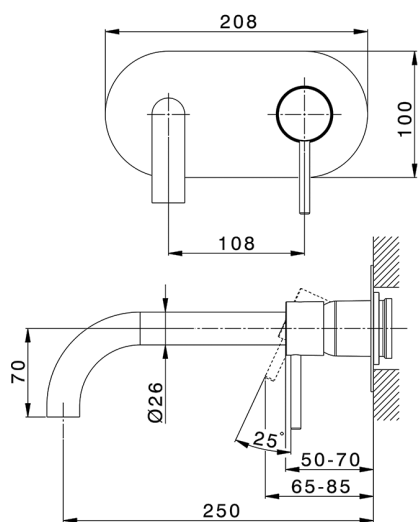

Exposed part for single lever washbasin valve NUOVA KIRUNA_K2005511

MODEL **K2005511**

Exposed part for single lever basin mixer, without concealed part, spout L.250 mm, for item Easy-Box ZB002450 and art.ZB025510

Required concealed parts **ZB002450**

Concealed single lever washbasin mixer Easy-Box CONCEALED_ZB002450

MODEL **ZB002450**

Concealed single lever washbasin mixer
Easy-Box, with protection guard box, without trim kit

AVAILABLE FINISHINGS

04 04 Without finishing

CHARACTERISTICS

Concealed **1**
Cartridge Spare Parts **ZZ95409000**
35 mm Cartridge

Piastra/Plate/Plaque/Platte/Placa

2-3mm: XX 56-76

10mm: XX 48-68

EcoStop