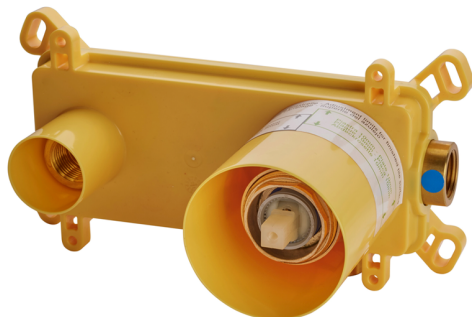

Exposed part for single lever washbasin valve NUOVA KIRUNA_K2005511

MODEL **K2005511**

Exposed part for single lever basin mixer, without concealed part, spout L.250 mm, for item Easy-Box ZB002450 and art.ZB025510

Required concealed parts **ZB002450**

Concealed single lever washbasin mixer Easy-Box CONCEALED_ZB002450

MODEL **ZB002450**

Concealed single lever washbasin mixer
Easy-Box, with protection guard box, without trim kit

AVAILABLE FINISHINGS

04 04 Without finishing

CHARACTERISTICS

Concealed **1**
Cartridge Spare Parts **ZZ95409000**
35 mm Cartridge

Piastra/Plate/Plaque/Platte/Placa

2-3mm: XX 56-76

10mm: XX 48-68

EcoStop

EcoStop feature limits water flow to approximately 50% of maximum output with one point of resistance on setting. Push slightly past the middle stop only when full water output is required. This will save water up to 50%.