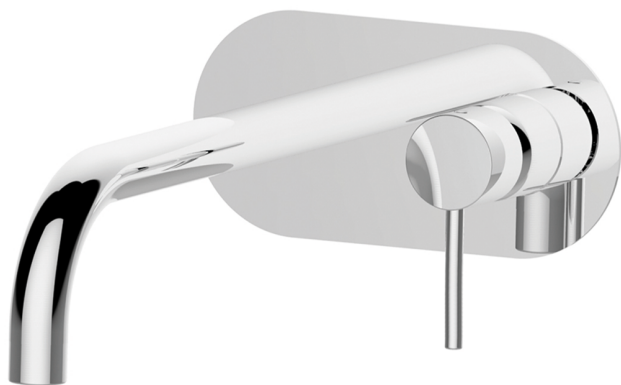

Exposed part for single lever washbasin valve NUOVA KIRUNA_K2005511

MODEL **K2005511**

Exposed part for single lever basin mixer, without concealed part, spout L.250 mm, for item Easy-Box ZB002450 and art.ZB025510

AVAILABLE FINISHINGS

-  **21** 21 Chrome
-  **26** 26 Old Copper
-  **2F** 2F Brushed Nickel
-  **2W** 2W Brushed Gold
-  **40** 40 Matt Black
-  **4Q** 4Q Matt White

CHARACTERISTICS

Installation **Concealed**

Required concealed parts **ZB002450**

Concealed single lever washbasin mixer Easy-Box CONCEALED_ZB002450

MODEL **ZB002450**

Concealed single lever washbasin mixer
Easy-Box, with protection guard box, without trim kit

AVAILABLE FINISHINGS

04 04 Without finishing

CHARACTERISTICS

Concealed **1**
Cartridge Spare Parts **ZZ95409000**
35 mm Cartridge

Piastra/Plate/Plaque/Platte/Placa

2-3mm: XX 56-76

10mm: XX 48-68

EcoStop