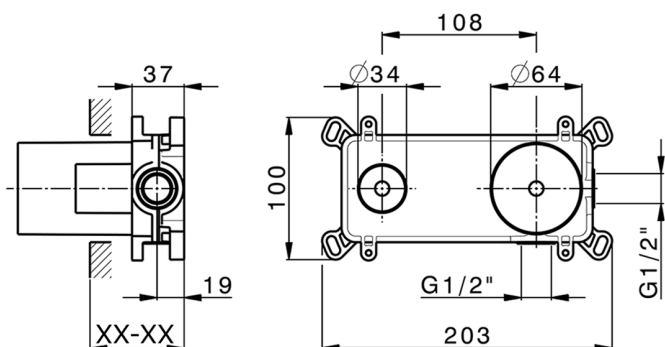

Exposed part for single lever washbasin valve NUOVA KIRUNA_K2005511

MODEL **K2005511**

Exposed part for single lever basin mixer, without concealed part, spout L.250 mm, for item Easy-Box ZB002450 and art.ZB025510

Required concealed parts **ZB002450**

Concealed single lever washbasin mixer Easy-Box CONCEALED_ZB002450

MODEL **ZB002450**

Concealed single lever washbasin mixer
Easy-Box, with protection guard box, without trim kit

AVAILABLE FINISHINGS

04 04 Without finishing

CHARACTERISTICS

Concealed **1**
Cartridge Spare Parts **ZZ95409000**
35 mm Cartridge

Piastra/Plate/Plaque/Platte/Placa

2-3mm: XX 56-76

10mm: XX 48-68

EcoStop