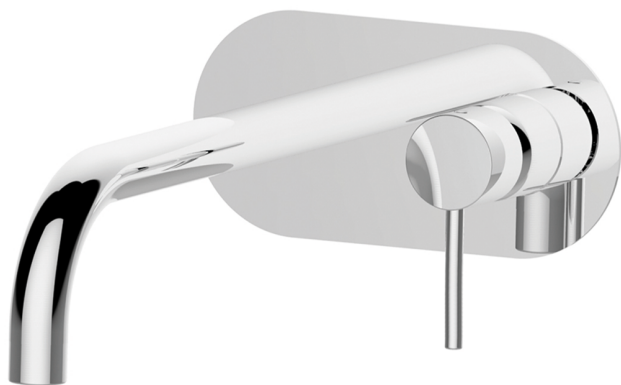

Exposed part for single lever washbasin valve NUOVA KIRUNA_K2005511

MODEL **K2005511**

Exposed part for single lever basin mixer, without concealed part, spout L.250 mm, for item Easy-Box ZB002450 and art.ZB025510

AVAILABLE FINISHINGS

-  **21** 21 Chrome
-  **26** 26 Old Copper
-  **2F** 2F Brushed Nickel
-  **2W** 2W Brushed Gold
-  **40** 40 Matt Black
-  **4Q** 4Q Matt White

CHARACTERISTICS

Installation **Concealed**

Required concealed parts **ZB002450**

Concealed single lever washbasin mixer Easy-Box CONCEALED_ZB002450

MODEL **ZB002450**

Concealed single lever washbasin mixer
Easy-Box, with protection guard box, without trim kit

AVAILABLE FINISHINGS

CHARACTERISTICS

Concealed **1**
Cartridge Spare Parts **ZZ95409000**
35 mm Cartridge

Piastra/Plate/Plaque/Platte/Placa

2-3mm: XX 56-76

10mm: XX 48-68

EcoStop

EcoStop feature limits water flow to approximately 50% of maximum output with one point of resistance on setting. Push slightly past the middle stop only when full water output is required. This will save water up to 50%.