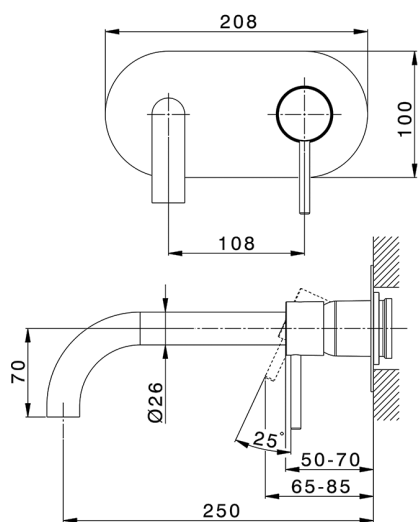

Exposed part for single lever washbasin valve NUOVA KIRUNA_K2005511

MODEL **K2005511**

Exposed part for single lever basin mixer, without concealed part, spout L.250 mm, for item Easy-Box ZB002450 and art.ZB025510

Required concealed parts **ZB002450**

Concealed single lever washbasin mixer Easy-Box CONCEALED_ZB002450

MODEL **ZB002450**

Concealed single lever washbasin mixer
Easy-Box, with protection guard box, without trim kit

AVAILABLE FINISHINGS

CHARACTERISTICS

Concealed **1**
Cartridge Spare Parts **ZZ95409000**
35 mm Cartridge

Piastra/Plate/Plaque/Platte/Placa

2-3mm: XX 56-76

10mm: XX 48-68

EcoStop

EcoStop feature limits water flow to approximately 50% of maximum output with one point of resistance on setting. Push slightly past the middle stop only when full water output is required. This will save water up to 50%.