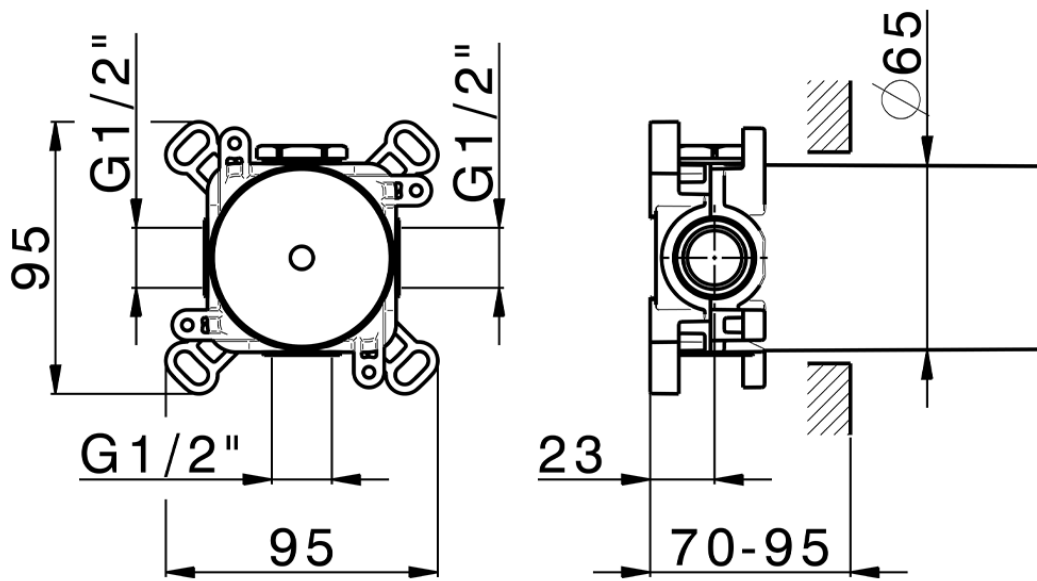

Exposed part for individual Push&Shower PUSH&SHOWER_PS0G6220

PS0G6220

<https://en.huberitalia.com/exposed-part-for-individual-pushshower-pushshower-ps0g6220>

ZB0G6000

<https://en.huberitalia.com/parte-empotrada-pushshower-pushshower-zb0g6000>