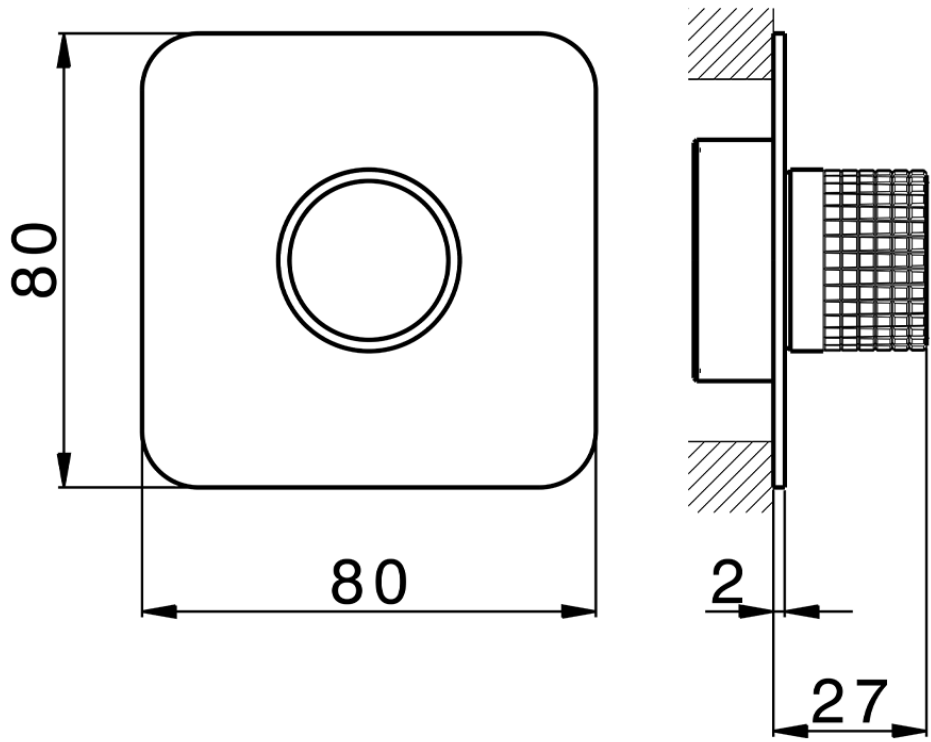

Exposed part for individual Push&Shower PUSH&SHOWER_PS0G6220

PS0G6220

<https://en.huberitalia.com/exposed-part-for-individual-pushshower-pushshower-ps0g6220>

ZB0G6000

<https://en.huberitalia.com/parte-empotrada-pushshower-pushshower-zb0g6000>