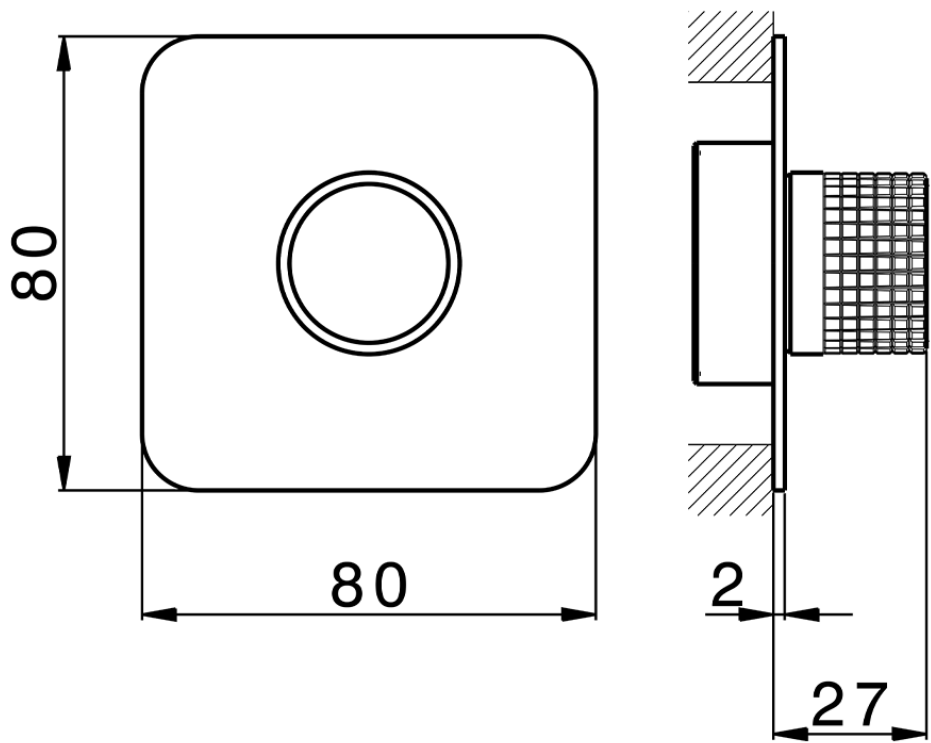

Exposed part for individual Push&Shower PUSH&SHOWER_PS0G6220

PS0G6220

<https://en.huberitalia.com/exposed-part-for-individual-pushshower-pushshower-ps0g6220>

ZB0G6000

<https://en.huberitalia.com/parte-empotrada-pushshower-pushshower-zb0g6000>