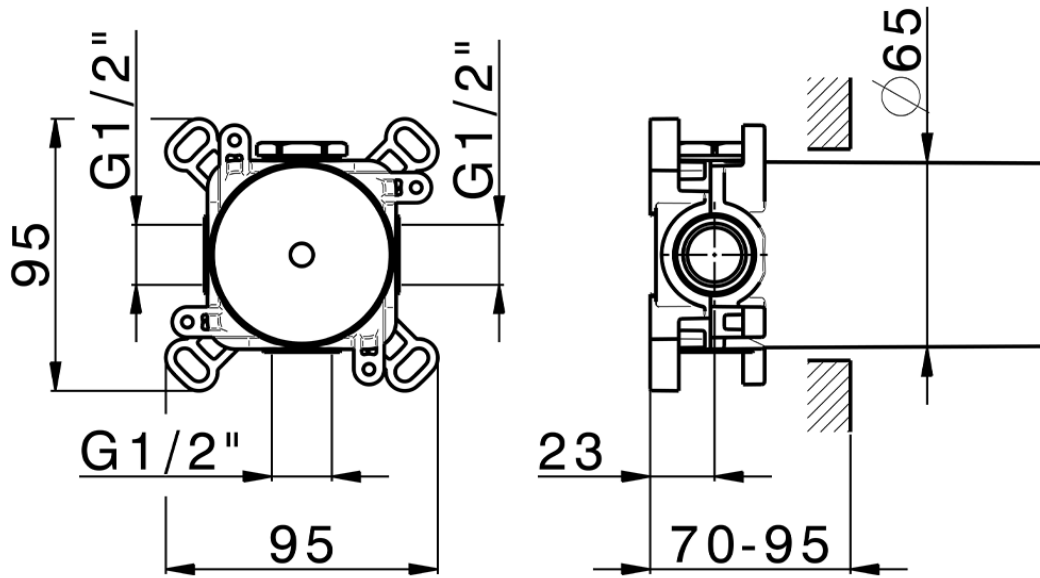

Exposed part for individual Push&Shower PUSH&SHOWER_PS0G6220

PS0G6220

<https://en.huberitalia.com/exposed-part-for-individual-pushshower-pushshower-ps0g6220>

ZB0G6000

<https://en.huberitalia.com/parte-empotrada-pushshower-pushshower-zb0g6000>