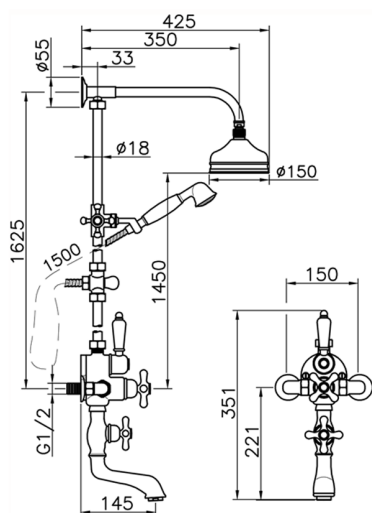

CHARACTERISTICS

Cartridge Spare Parts **24.04A.PP**

8x20 Plus P Thermostatic Valve

Thermostatic

The Huber thermostatic is your personal water manager, helping you to handle, control and save water and energy.

2026-06-13