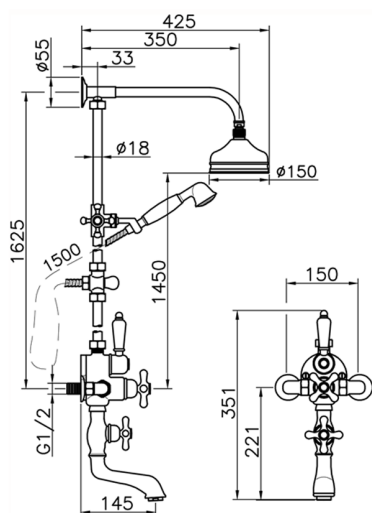

3-function Thermostatic shower set CROISSETTE_592.CS01H.

MODEL **592.CS01H.**

3-function Thermostatic shower set, 2-outlet diverter, not Adjustable Shower Column, 2 Stopvalves, sliding handshower bracket, classic D.53 mm Brass one spray handshower, 150 cm Brass flexible hose, 150 cm Brass flexible hose

AVAILABLE FINISHINGS

-  **AG** AG Antique Gold
-  **BA** BA Old Bronze
-  **CR** CR Chrome
-  **2W** 2W Brushed Gold

CHARACTERISTICS

Cartridge Spare Parts **24.04A.PP**

8x20 Plus P Thermostatic Valve

Thermostatic