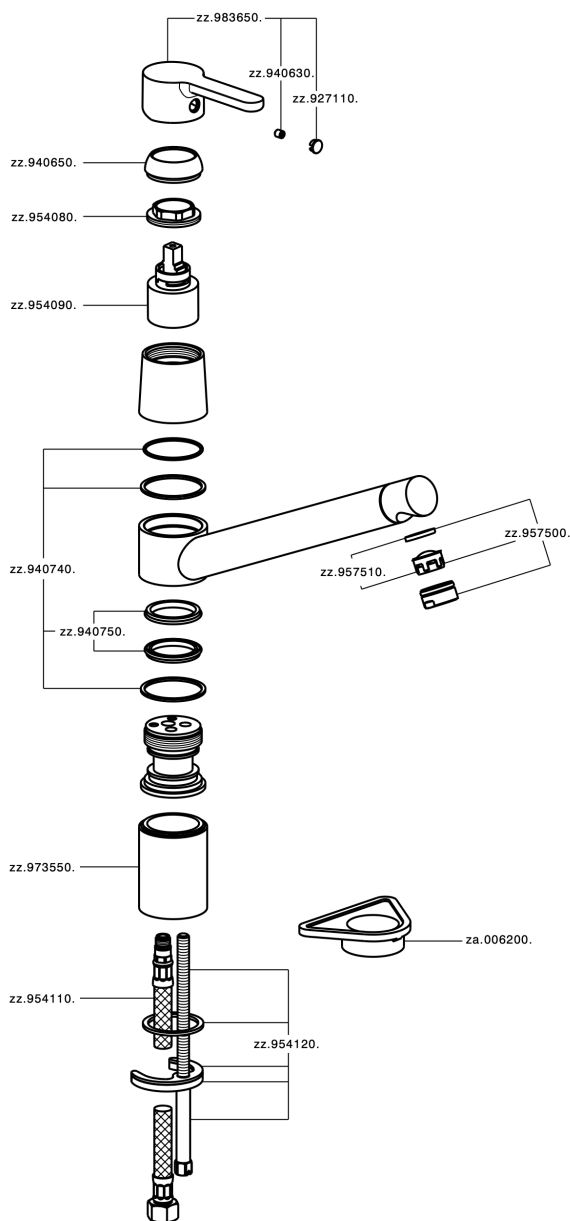

Single lever sink mixer KITCHEN_H2002580

MODEL **H2002580**

Single lever sink mixer, swivel spout, G.3/8" stainless steel flexible hoses

AVAILABLE FINISHINGS

CHARACTERISTICS

Cartridge Spare Parts **ZZ95409000**

35 mm Cartridge

EcoStop

EcoStop feature limits water flow to approximately 50% of maximum output with one point of resistance on setting. Push slightly past the middle stop only when full water output is required. This will save water up to 50%.

Single lever sink mixer KITCHEN_H2002580

H2002580

<https://en.huberitalia.com/single-lever-sink-mixer-kitchen-h2002580>

2026-05-26