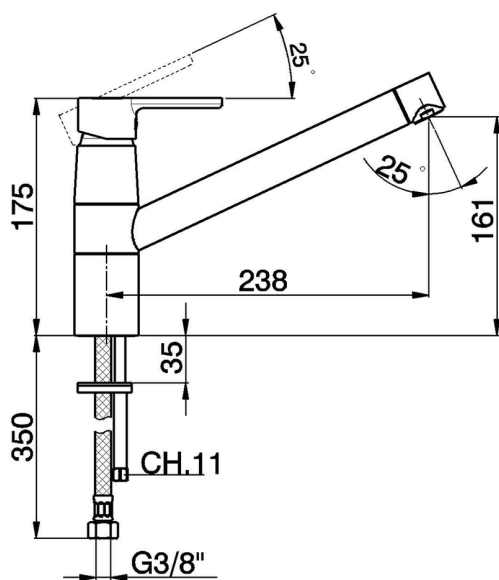

Single lever sink mixer KITCHEN_H2002580

MODEL **H2002580**

Single lever sink mixer, swivel spout, G.3/8" stainless steel flexible hoses

AVAILABLE FINISHINGS

CHARACTERISTICS

Cartridge Spare Parts **ZZ95409000**

35 mm Cartridge

EcoStop

EcoStop feature limits water flow to approximately 50% of maximum output with one point of resistance on setting. Push slightly past the middle stop only when full water output is required. This will save water up to 50%.

Single lever sink mixer KITCHEN_H2002580

H2002580

<https://en.huberitalia.com/single-lever-sink-mixer-kitchen-h2002580>

2026-05-26