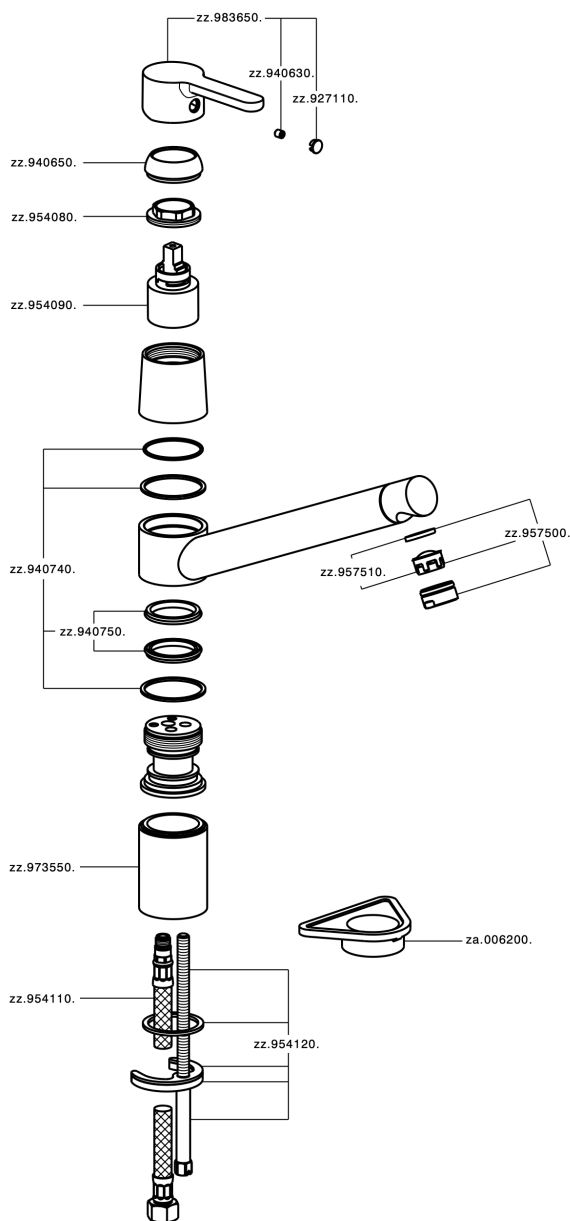

Single lever sink mixer KITCHEN_H2002580

MODEL **H2002580**

Single lever sink mixer, swivel spout, G.3/8" stainless steel flexible hoses

AVAILABLE FINISHINGS

CHARACTERISTICS

Cartridge Spare Parts **ZZ95409000**

35 mm Cartridge

EcoStop

EcoStop feature limits water flow to approximately 50% of maximum output with one point of resistance on setting. Push slightly past the middle stop only when full water output is required. This will save water up to 50%.

Single lever sink mixer KITCHEN_H2002580

H2002580

<https://en.huberitalia.com/single-lever-sink-mixer-kitchen-h2002580>

2026-04-08