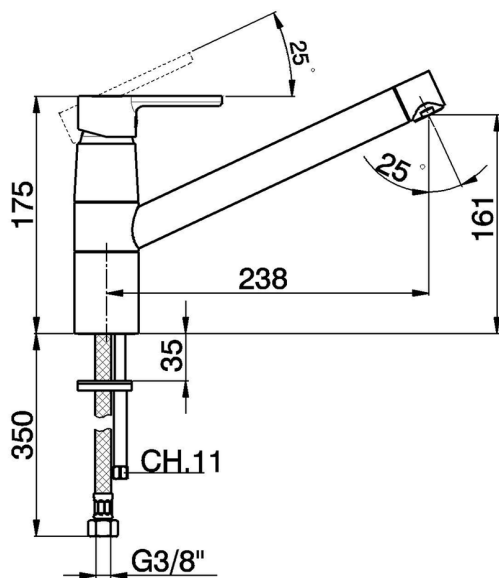

Single lever sink mixer KITCHEN_H2002580

MODEL **H2002580**

Single lever sink mixer, swivel spout, G.3/8" stainless steel flexible hoses

AVAILABLE FINISHINGS

CHARACTERISTICS

Cartridge Spare Parts **ZZ95409000**

35 mm Cartridge

EcoStop

EcoStop feature limits water flow to approximately 50% of maximum output with one point of resistance on setting. Push slightly past the middle stop only when full water output is required. This will save water up to 50%.

Single lever sink mixer KITCHEN_H2002580

H2002580

<https://en.huberitalia.com/single-lever-sink-mixer-kitchen-h2002580>

2026-06-24