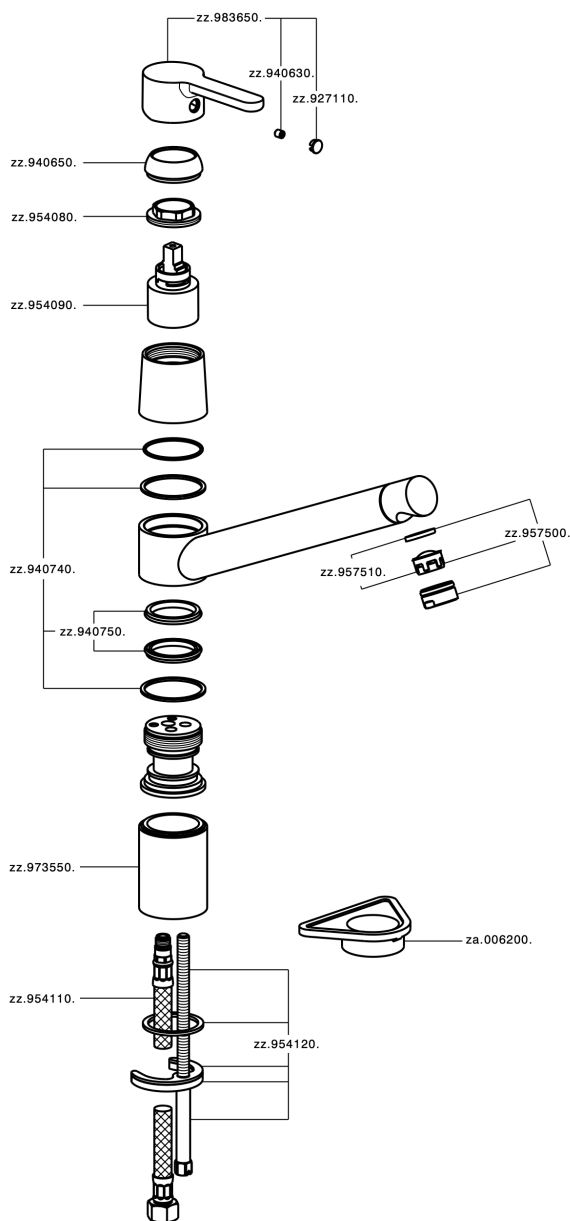

Single lever sink mixer KITCHEN_H2002580

MODEL **H2002580**

Single lever sink mixer, swivel spout, G.3/8" stainless steel flexible hoses

AVAILABLE FINISHINGS

CHARACTERISTICS

Cartridge Spare Parts **ZZ95409000**

35 mm Cartridge

EcoStop

EcoStop feature limits water flow to approximately 50% of maximum output with one point of resistance on setting. Push slightly past the middle stop only when full water output is required. This will save water up to 50%.

Single lever sink mixer KITCHEN_H2002580

H2002580

<https://en.huberitalia.com/single-lever-sink-mixer-kitchen-h2002580>

2026-06-24