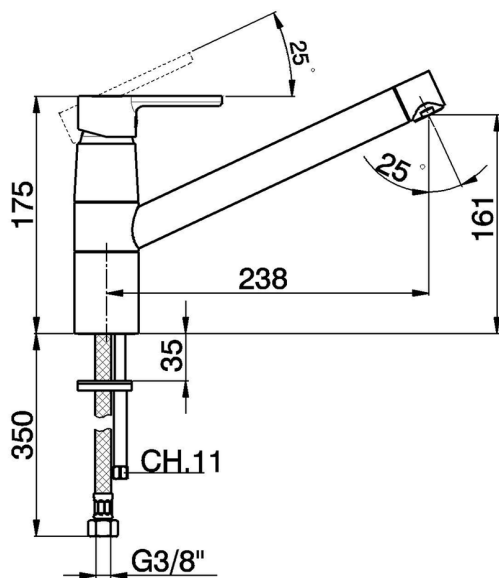

Single lever sink mixer KITCHEN_H2002580

MODEL **H2002580**

Single lever sink mixer, swivel spout, G.3/8" stainless steel flexible hoses

AVAILABLE FINISHINGS

CHARACTERISTICS

Cartridge Spare Parts **ZZ95409000**

35 mm Cartridge

EcoStop

EcoStop feature limits water flow to approximately 50% of maximum output with one point of resistance on setting. Push slightly past the middle stop only when full water output is required. This will save water up to 50%.

Single lever sink mixer KITCHEN_H2002580

H2002580

<https://en.huberitalia.com/single-lever-sink-mixer-kitchen-h2002580>

2026-04-08