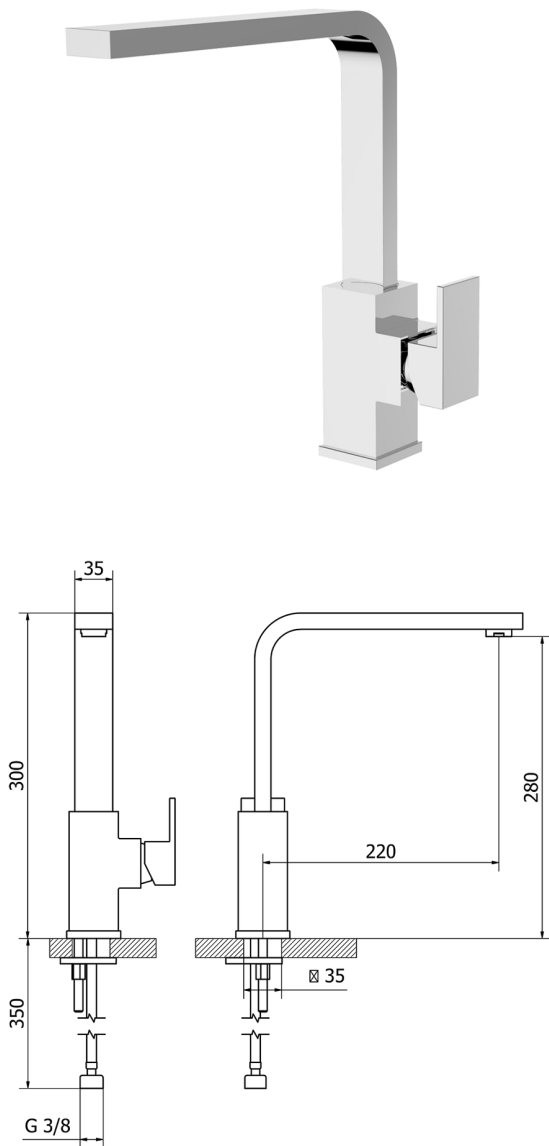

Single lever sink mixer KITCHEN_NE003534

MODEL **NE003534**

Single lever sink mixer, swivel spout, G.3/8" stainless steel flexible hoses

AVAILABLE FINISHINGS

-  **21** 21 Chrome
-  **2F** 2F Brushed Nickel
-  **40** 40 Matt Black
-  **4Q** 4Q Matt White

CHARACTERISTICS

Cartridge Spare Parts **ZZ97179000**

35 mm Cartridge

2026-05-26