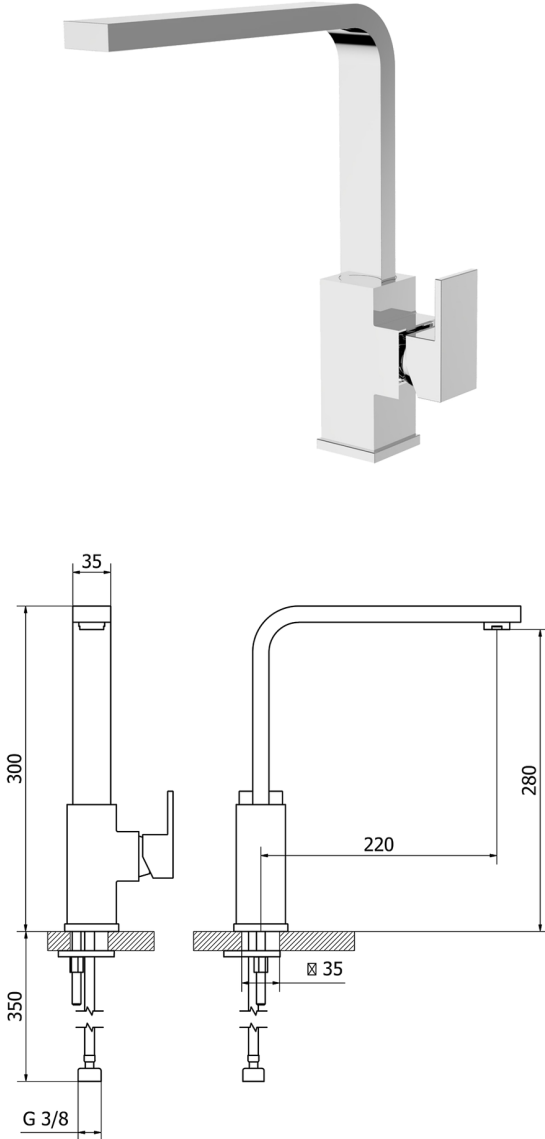

Single lever sink mixer KITCHEN_NE003534

MODEL **NE003534**

Single lever sink mixer, swivel spout, G.3/8" stainless steel flexible hoses

AVAILABLE FINISHINGS

-  **21** 21 Chrome
-  **2F** 2F Brushed Nickel
-  **40** 40 Matt Black
-  **4Q** 4Q Matt White

CHARACTERISTICS

Cartridge Spare Parts **ZZ97179000**

35 mm Cartridge

2026-04-08