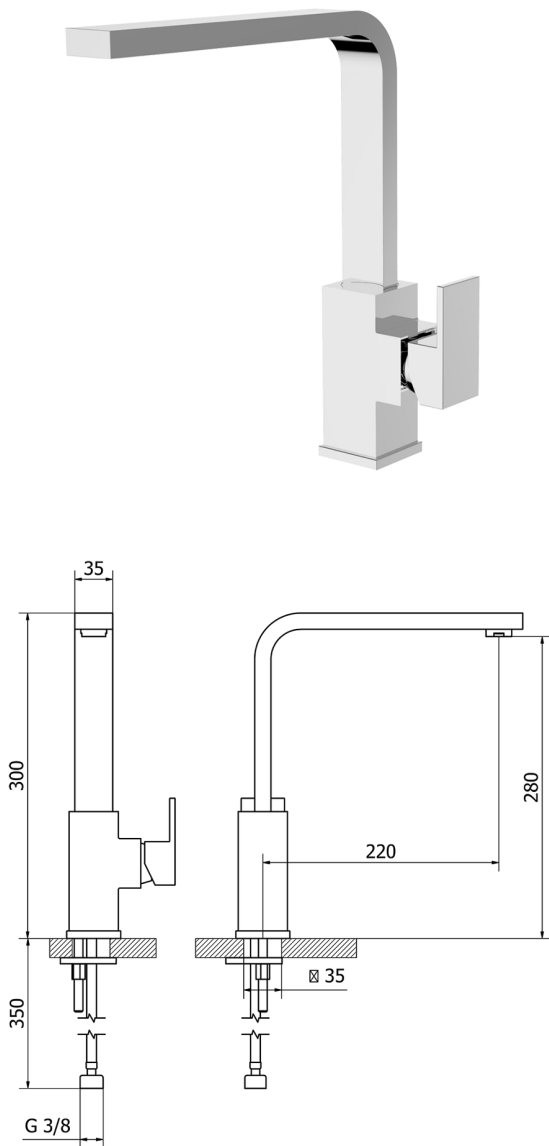

## Single lever sink mixer KITCHEN\_NE003534

MODEL **NE003534**

Single lever sink mixer, swivel spout, G.3/8" stainless steel flexible hoses

### AVAILABLE FINISHINGS

-  **21** 21 Chrome
-  **2F** 2F Brushed Nickel
-  **40** 40 Matt Black
-  **4Q** 4Q Matt White

### CHARACTERISTICS

Cartridge Spare Parts **ZZ97179000**

**35 mm Cartridge**

2026-06-24