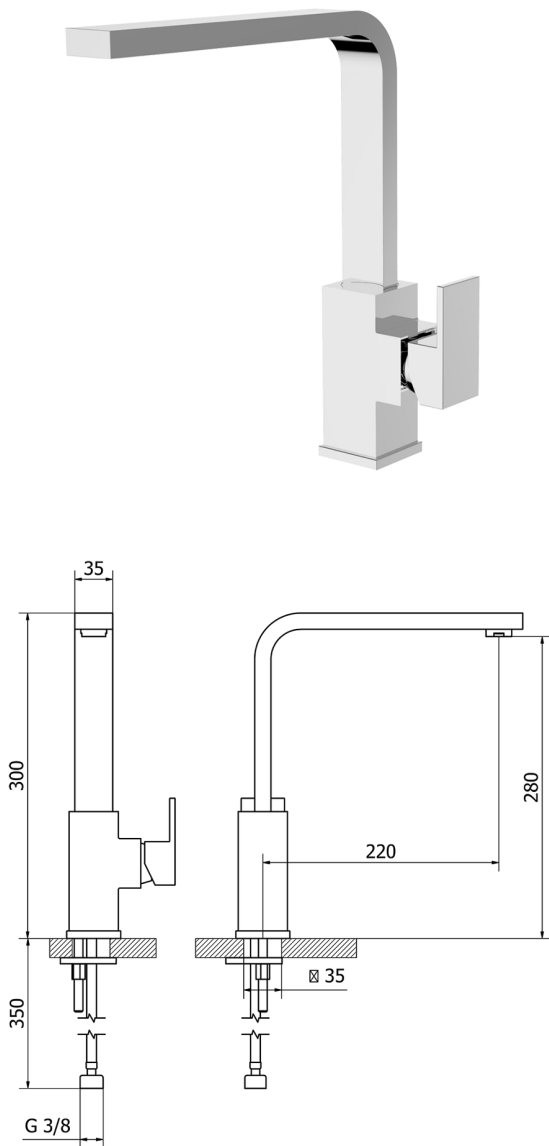

Single lever sink mixer KITCHEN_NE003534

MODEL **NE003534**

Single lever sink mixer, swivel spout, G.3/8" stainless steel flexible hoses

AVAILABLE FINISHINGS

- **21** 21 Chrome
- **2F** 2F Brushed Nickel
- **40** 40 Matt Black
- **4Q** 4Q Matt White

CHARACTERISTICS

Cartridge Spare Parts **ZZ97179000**

35 mm Cartridge

2026-05-26