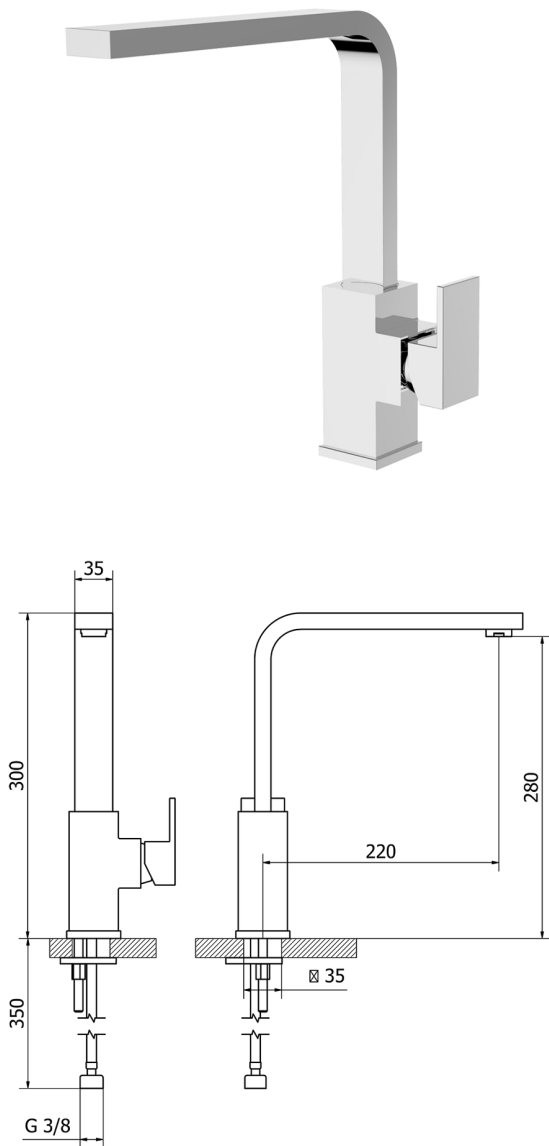

## Single lever sink mixer KITCHEN\_NE003534

MODEL **NE003534**

Single lever sink mixer, swivel spout, G.3/8" stainless steel flexible hoses

### AVAILABLE FINISHINGS

-  **21** 21 Chrome
-  **2F** 2F Brushed Nickel
-  **40** 40 Matt Black
-  **4Q** 4Q Matt White

### CHARACTERISTICS

Cartridge Spare Parts **ZZ97179000**

**35 mm Cartridge**

2026-05-26