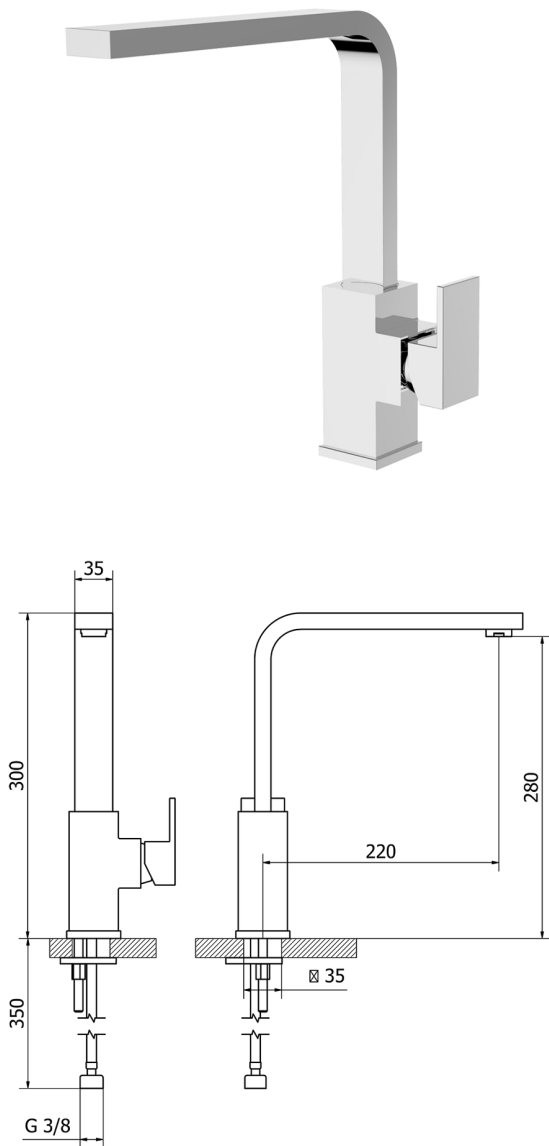

## Single lever sink mixer KITCHEN\_NE003534

MODEL **NE003534**

Single lever sink mixer, swivel spout, G.3/8" stainless steel flexible hoses

### AVAILABLE FINISHINGS

-  **21** 21 Chrome
-  **2F** 2F Brushed Nickel
-  **40** 40 Matt Black
-  **4Q** 4Q Matt White

### CHARACTERISTICS

Cartridge Spare Parts **ZZ97179000**

**35 mm Cartridge**

2026-06-25