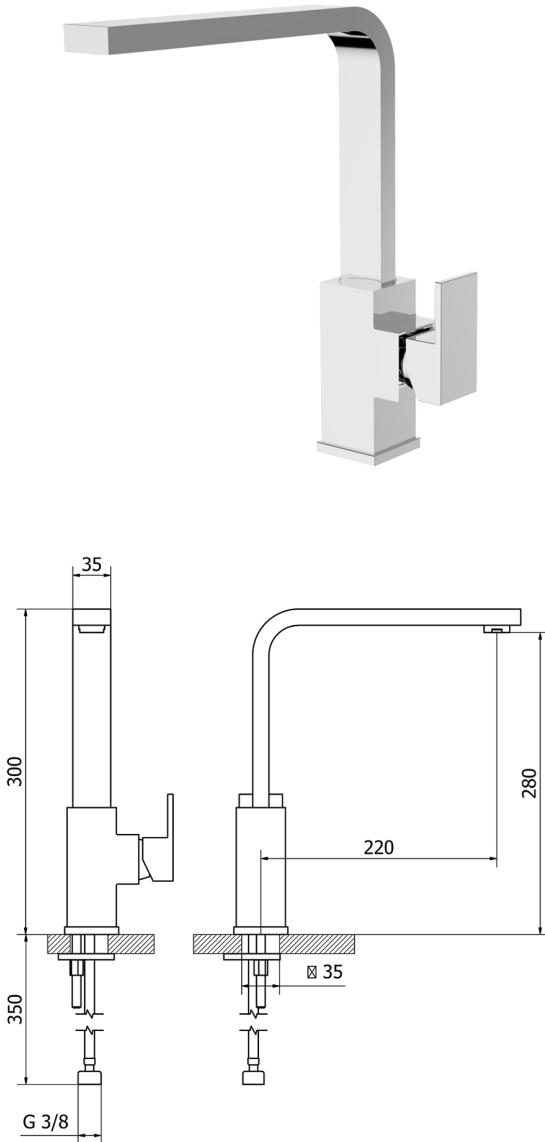

## Single lever sink mixer KITCHEN\_NE003534

MODEL **NE003534**

Single lever sink mixer, swivel spout, G.3/8" stainless steel flexible hoses

### AVAILABLE FINISHINGS

-  **21** 21 Chrome
-  **2F** 2F Brushed Nickel
-  **40** 40 Matt Black
-  **4Q** 4Q Matt White

### CHARACTERISTICS

Cartridge Spare Parts **ZZ97179000**

**35 mm Cartridge**

2026-06-30