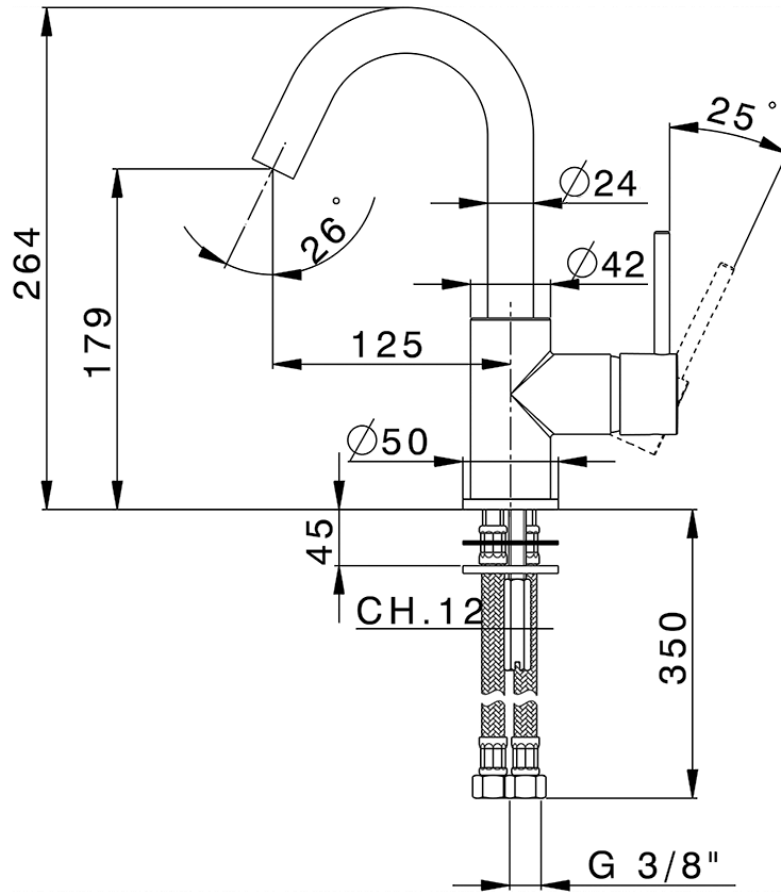

Single lever washbasin mixer EnergySave NUOVA KIRUNA_K2000485

K2000485

<https://en.huberitalia.com/single-lever-washbasin-mixer-energysave-nuova-kiruna-k2000485>

2026-04-09