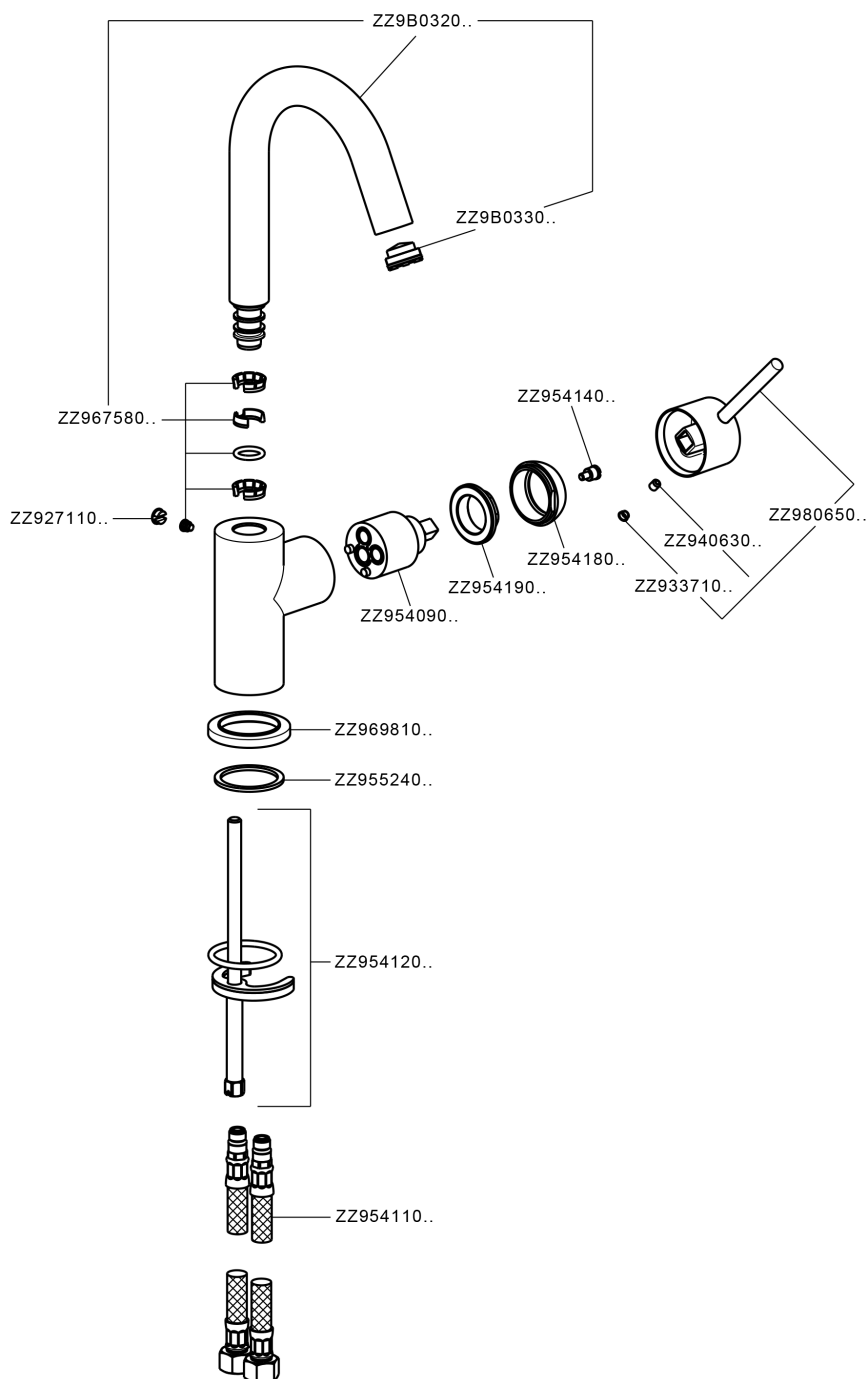

Single lever washbasin mixer EnergySave NUOVA KIRUNA_K2000485

MODEL **K2000485**

Single lever washbasin mixer EnergySave, without waste, G.3/8" stainless steel flexible hoses

AVAILABLE FINISHINGS

-  **21** 21 Chrome
-  **26** 26 Old Copper
-  **2F** 2F Brushed Nickel
-  **2W** 2W Brushed Gold
-  **40** 40 Matt Black
-  **4Q** 4Q Matt White

CHARACTERISTICS

Cartridge Spare Parts **ZZ95409000**

35 mm Cartridge

EcoStop

EcoStop feature limits water flow to approximately 50% of maximum output with one point of resistance on setting. Push slightly past the middle stop only when full water output is required. This will save water up to 50%.

EnergySave

Thanks to the EnergySave device, only cold water will be drawn if the lever is operated in the central position, so that the water heater will not be engaged and no hot water wasted, leading to considerable savings in energy and costs. The temperature can be adjusted by rotating the lever to the left, until the desired temperature is reached.

Single lever washbasin mixer EnergySave NUOVA KIRUNA_K2000485

K2000485

<https://en.huberitalia.com/single-lever-washbasin-mixer-energysave-nuova-kiruna-k2000485>

2026-06-10