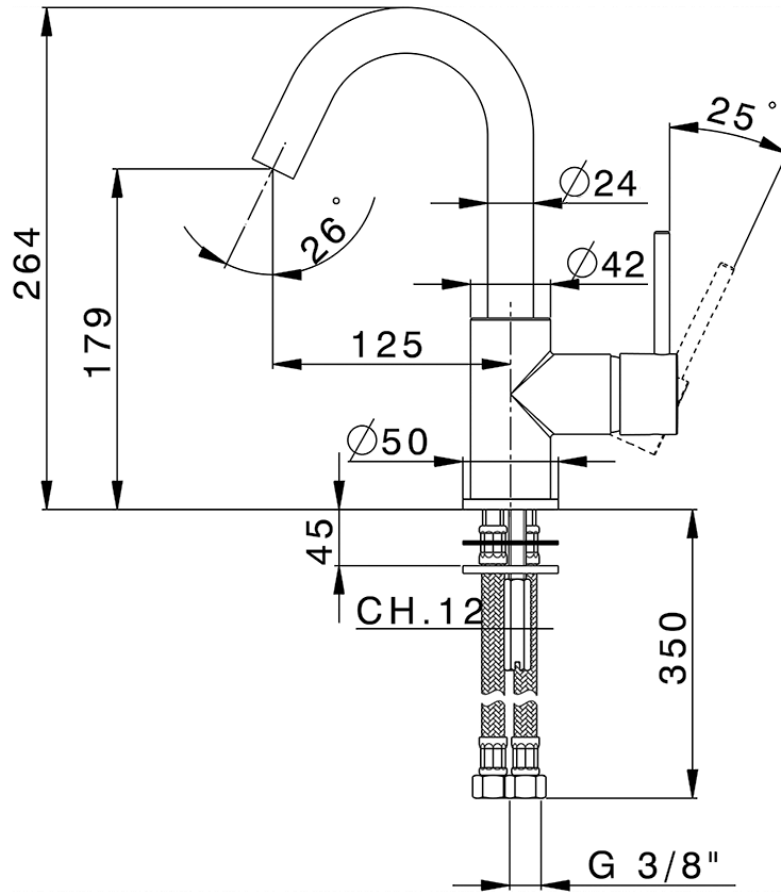

Single lever washbasin mixer EnergySave NUOVA KIRUNA\_K2000485

K2000485

<https://en.huberitalia.com/single-lever-washbasin-mixer-energysave-nuova-kiruna-k2000485>

2026-05-16