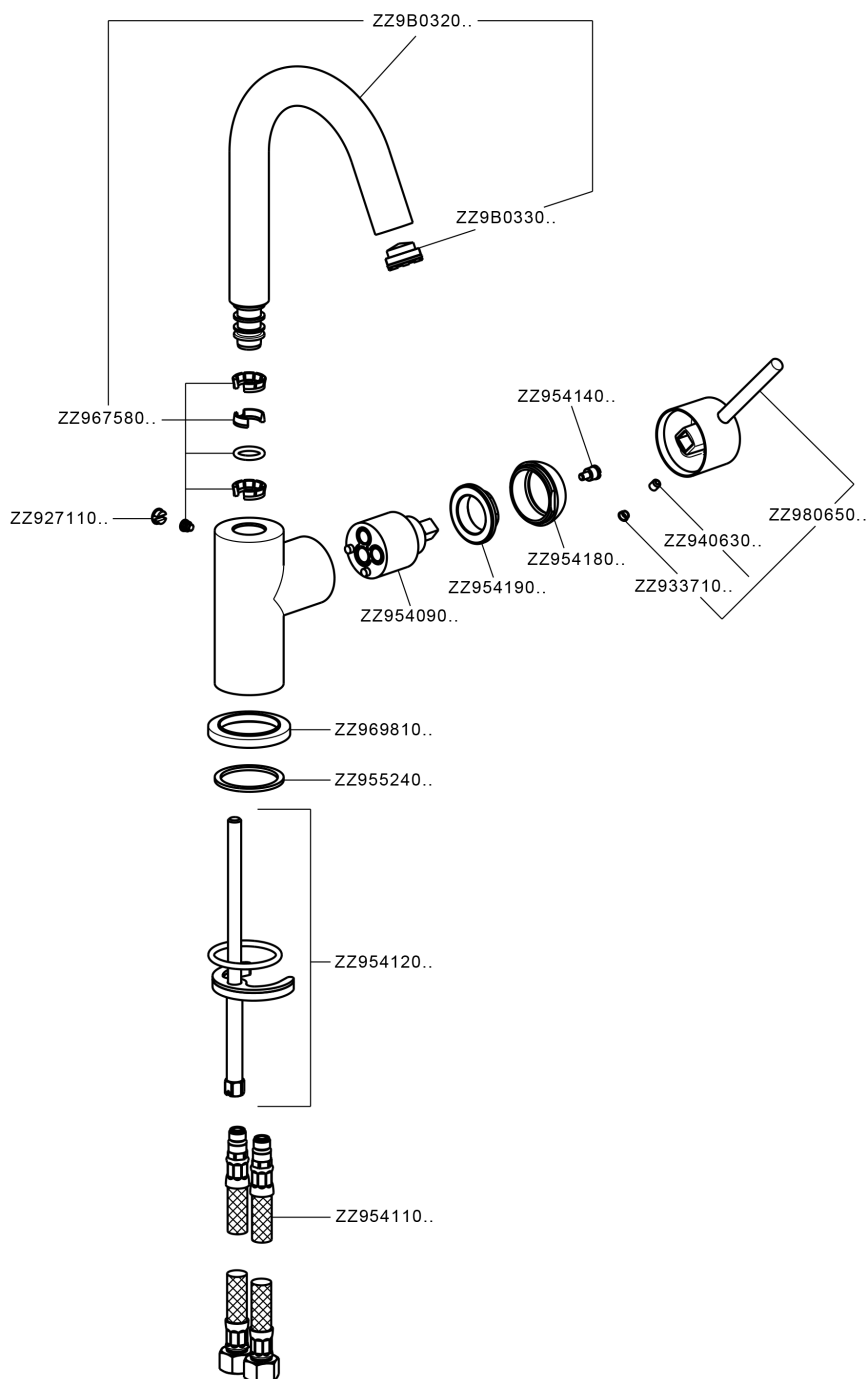

Single lever washbasin mixer EnergySave NUOVA KIRUNA_K2000485

K2000485

<https://en.huberitalia.com/single-lever-washbasin-mixer-energysave-nuova-kiruna-k2000485>

2026-04-09