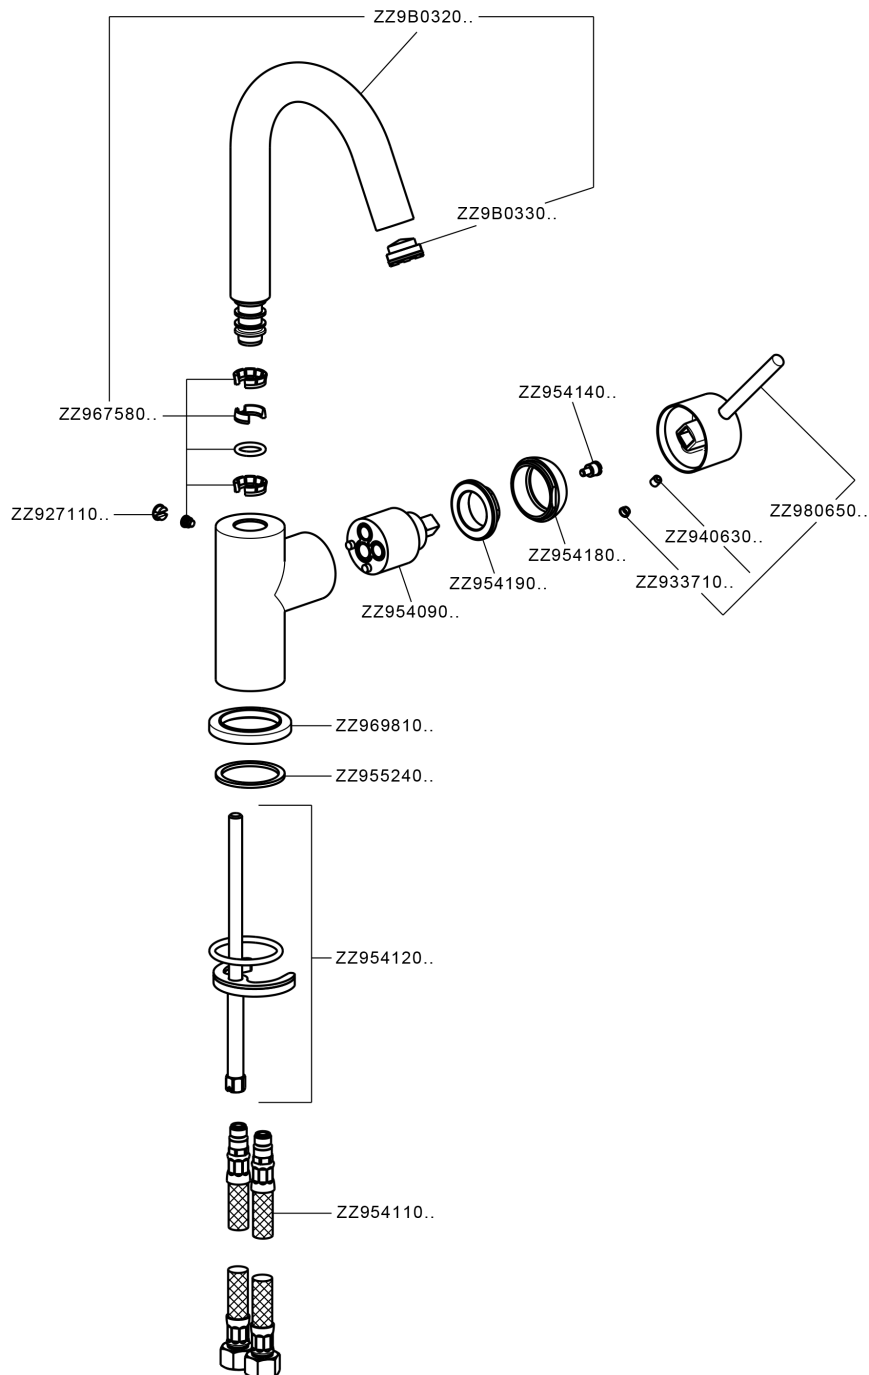

Single lever washbasin mixer EnergySave NUOVA KIRUNA_K2000485

K2000485

<https://en.huberitalia.com/single-lever-washbasin-mixer-energysave-nuova-kiruna-k2000485>

2026-04-09