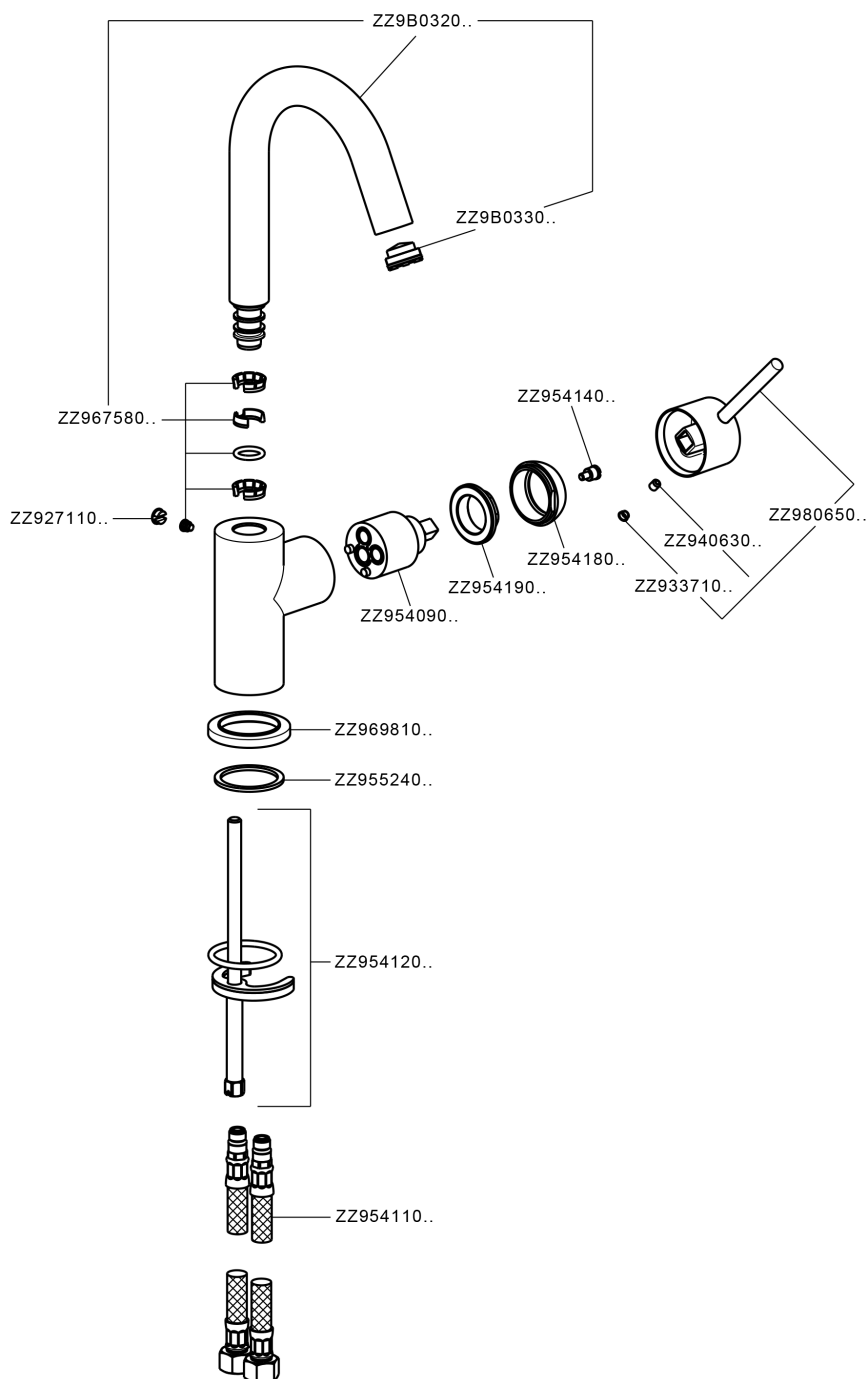

Single lever washbasin mixer EnergySave NUOVA KIRUNA_K2000485

MODEL **K2000485**

Single lever washbasin mixer EnergySave, without waste, G.3/8" stainless steel flexible hoses

AVAILABLE FINISHINGS

-  **21** 21 Chrome
-  **26** 26 Old Copper
-  **2F** 2F Brushed Nickel
-  **2W** 2W Brushed Gold
-  **40** 40 Matt Black
-  **4Q** 4Q Matt White

CHARACTERISTICS

Cartridge Spare Parts **ZZ95409000**

35 mm Cartridge

EcoStop

EcoStop feature limits water flow to approximately 50% of maximum output with one point of resistance on setting. Push slightly past the middle stop only when full water output is required. This will save water up to 50%.

EnergySave

Thanks to the EnergySave device, only cold water will be drawn if the lever is operated in the central position, so that the water heater will not be engaged and no hot water wasted, leading to considerable savings in energy and costs. The temperature can be adjusted by rotating the lever to the left, until the desired temperature is reached.

Single lever washbasin mixer EnergySave NUOVA KIRUNA_K2000485

K2000485

<https://en.huberitalia.com/single-lever-washbasin-mixer-energysave-nuova-kiruna-k2000485>

2026-05-16