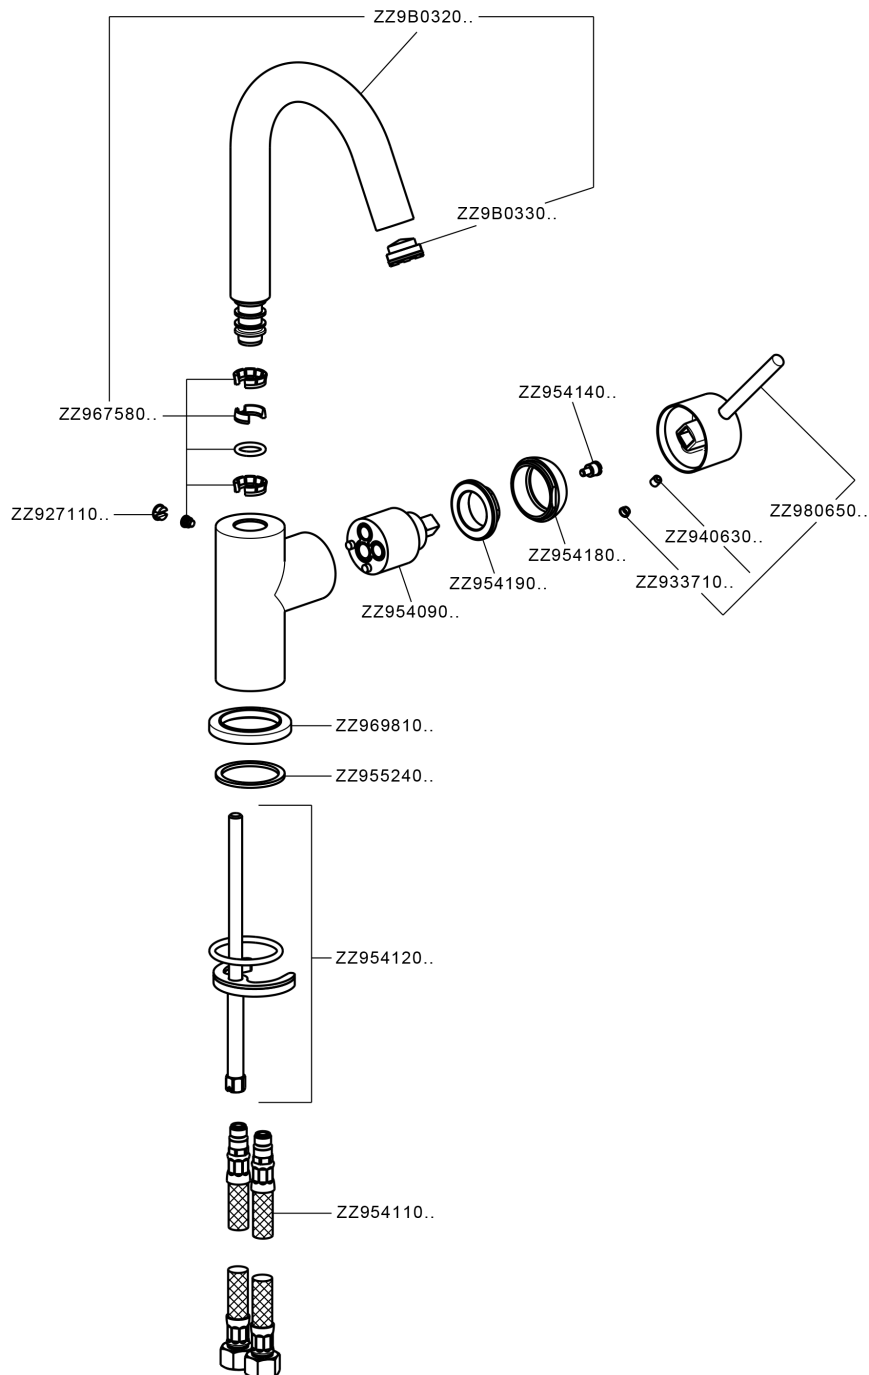

## Single lever washbasin mixer EnergySave NUOVA KIRUNA\_K2000485

K2000485

<https://en.huberitalia.com/single-lever-washbasin-mixer-energysave-nuova-kiruna-k2000485>

2026-04-05