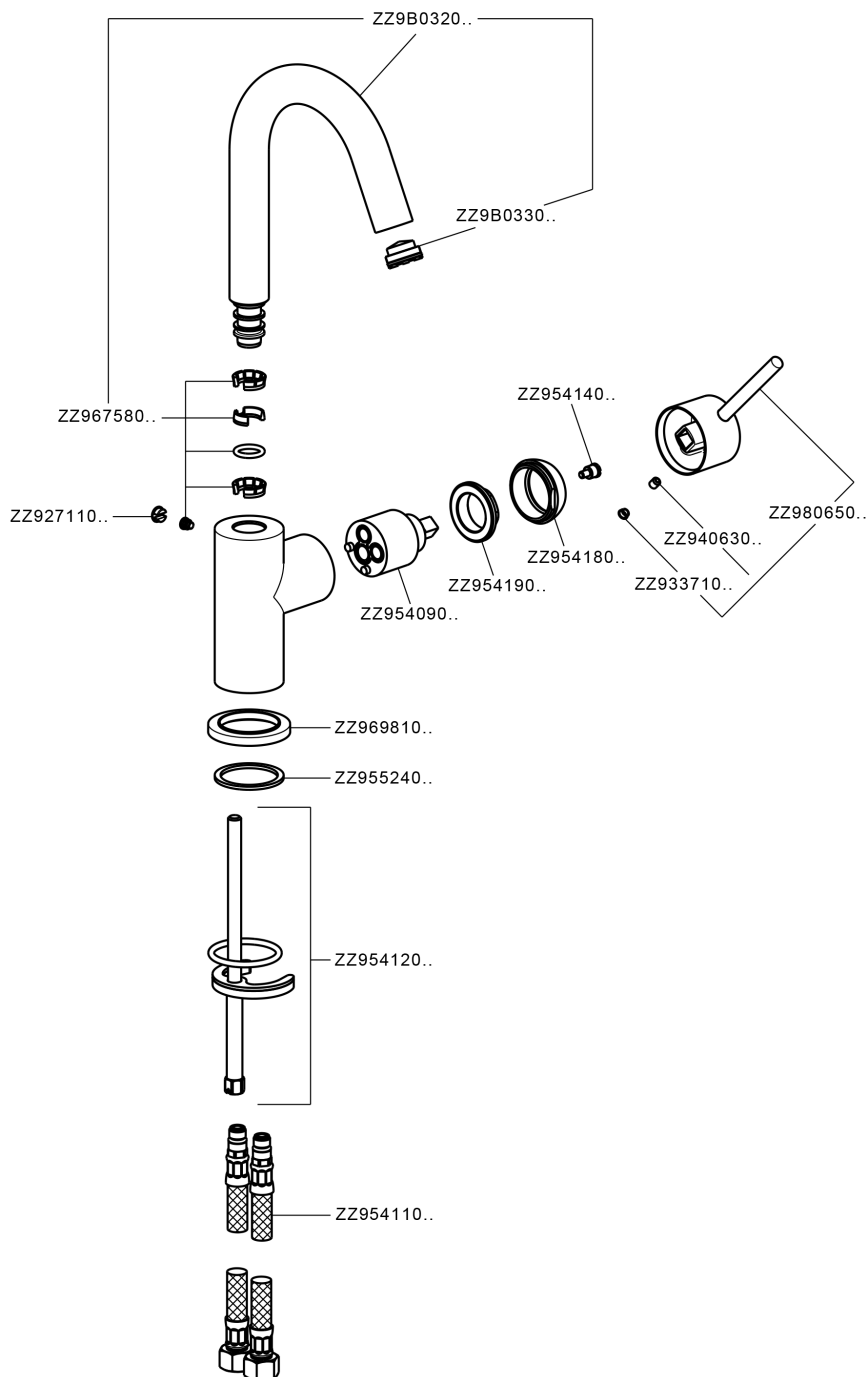

Single lever washbasin mixer EnergySave NUOVA KIRUNA_K2000485

MODEL **K2000485**

Single lever washbasin mixer EnergySave, without waste, G.3/8" stainless steel flexible hoses

AVAILABLE FINISHINGS

-  **21** 21 Chrome
-  **26** 26 Old Copper
-  **2F** 2F Brushed Nickel
-  **2W** 2W Brushed Gold
-  **40** 40 Matt Black
-  **4Q** 4Q Matt White

CHARACTERISTICS

Cartridge Spare Parts **ZZ95409000**

35 mm Cartridge

EcoStop

EcoStop feature limits water flow to approximately 50% of maximum output with one point of resistance on setting. Push slightly past the middle stop only when full water output is required. This will save water up to 50%.

EnergySave

Thanks to the EnergySave device, only cold water will be drawn if the lever is operated in the central position, so that the water heater will not be engaged and no hot water wasted, leading to considerable savings in energy and costs. The temperature can be adjusted by rotating the lever to the left, until the desired temperature is reached.

Single lever washbasin mixer EnergySave NUOVA KIRUNA_K2000485

K2000485

<https://en.huberitalia.com/single-lever-washbasin-mixer-energysave-nuova-kiruna-k2000485>

2026-06-13