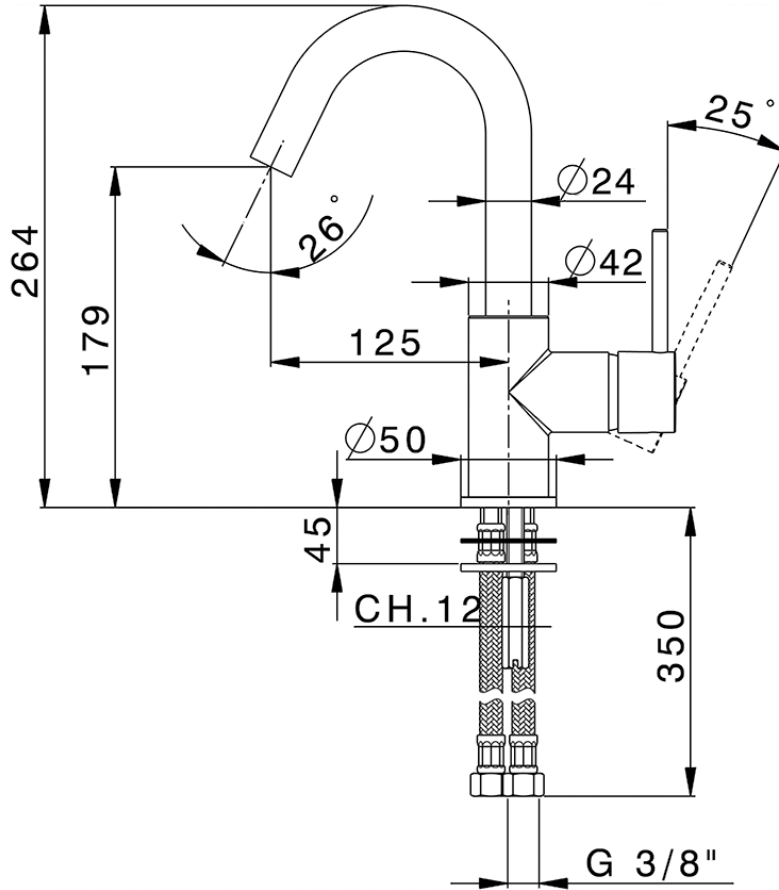

Single lever washbasin mixer EnergySave NUOVA KIRUNA_K2000485

K2000485

<https://en.huberitalia.com/single-lever-washbasin-mixer-energysave-nuova-kiruna-k2000485>

2026-04-08