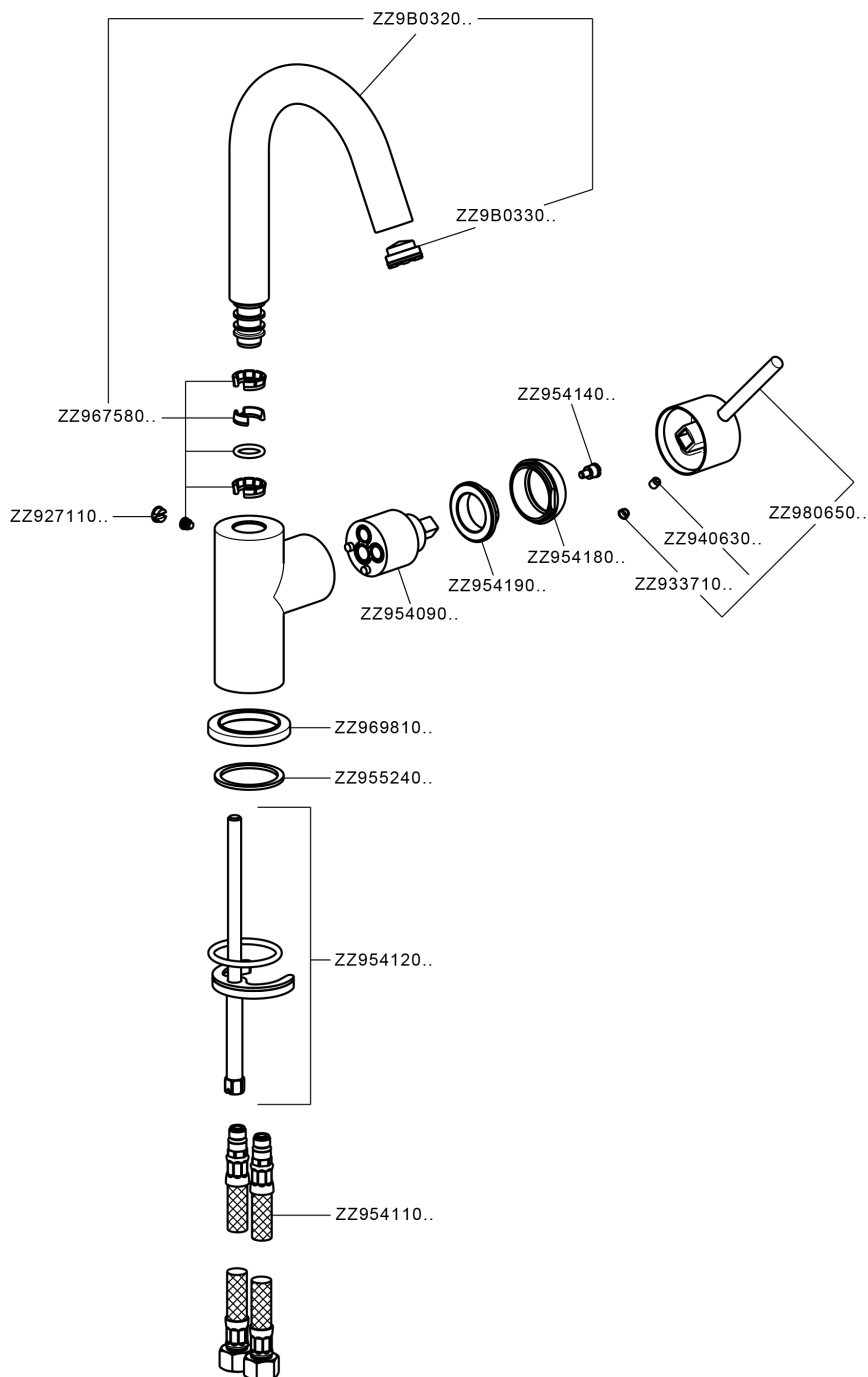

## Single lever washbasin mixer EnergySave NUOVA KIRUNA\_K2000485

K2000485

<https://en.huberitalia.com/single-lever-washbasin-mixer-energysave-nuova-kiruna-k2000485>

2026-06-13