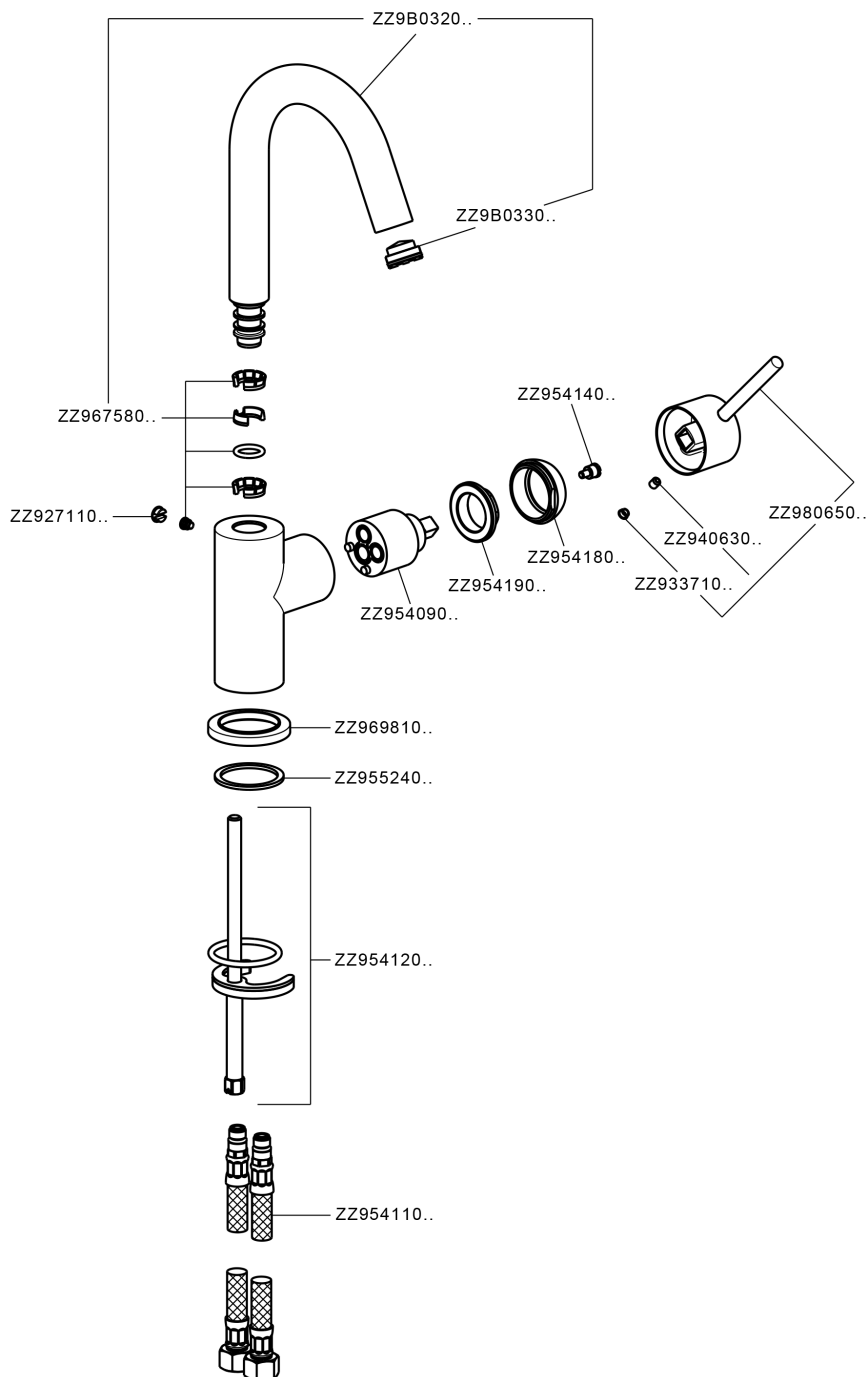

Single lever washbasin mixer EnergySave NUOVA KIRUNA_K2000485

MODEL **K2000485**

Single lever washbasin mixer EnergySave, without waste, G.3/8" stainless steel flexible hoses

AVAILABLE FINISHINGS

-  **21** 21 Chrome
-  **26** 26 Old Copper
-  **2F** 2F Brushed Nickel
-  **2W** 2W Brushed Gold
-  **40** 40 Matt Black
-  **4Q** 4Q Matt White

CHARACTERISTICS

Cartridge Spare Parts **ZZ95409000**

35 mm Cartridge

EcoStop

EcoStop feature limits water flow to approximately 50% of maximum output with one point of resistance on setting. Push slightly past the middle stop only when full water output is required. This will save water up to 50%.

EnergySave

Thanks to the EnergySave device, only cold water will be drawn if the lever is operated in the central position, so that the water heater will not be engaged and no hot water wasted, leading to considerable savings in energy and costs. The temperature can be adjusted by rotating the lever to the left, until the desired temperature is reached.

Single lever washbasin mixer EnergySave NUOVA KIRUNA_K2000485

K2000485

<https://en.huberitalia.com/single-lever-washbasin-mixer-energysave-nuova-kiruna-k2000485>

2026-06-10