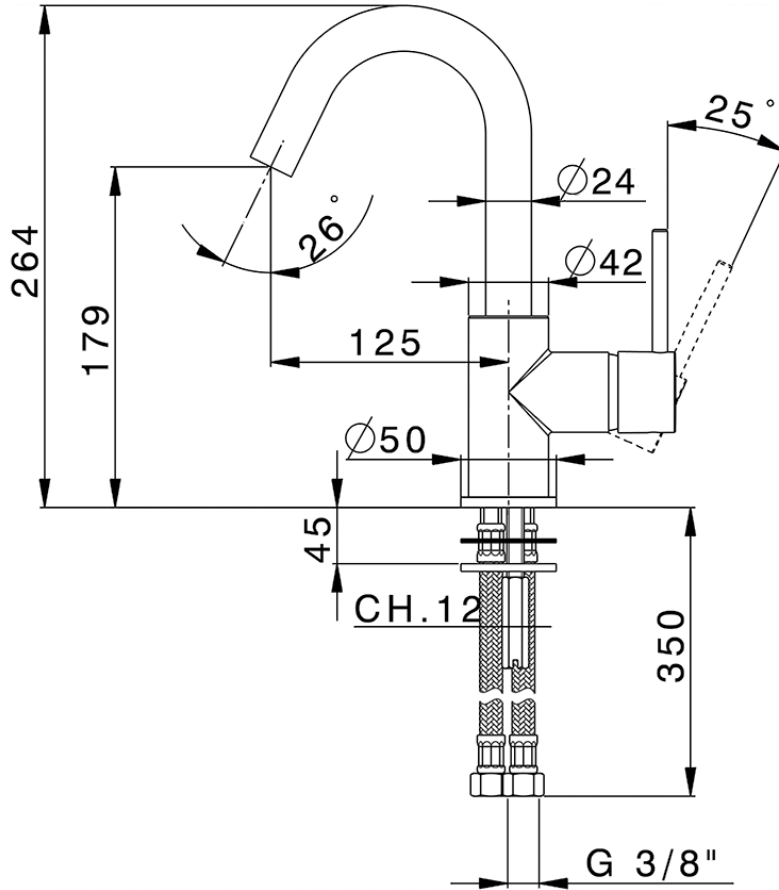

Single lever washbasin mixer EnergySave NUOVA KIRUNA_K2000485

K2000485

<https://en.huberitalia.com/single-lever-washbasin-mixer-energysave-nuova-kiruna-k2000485>

2026-04-06