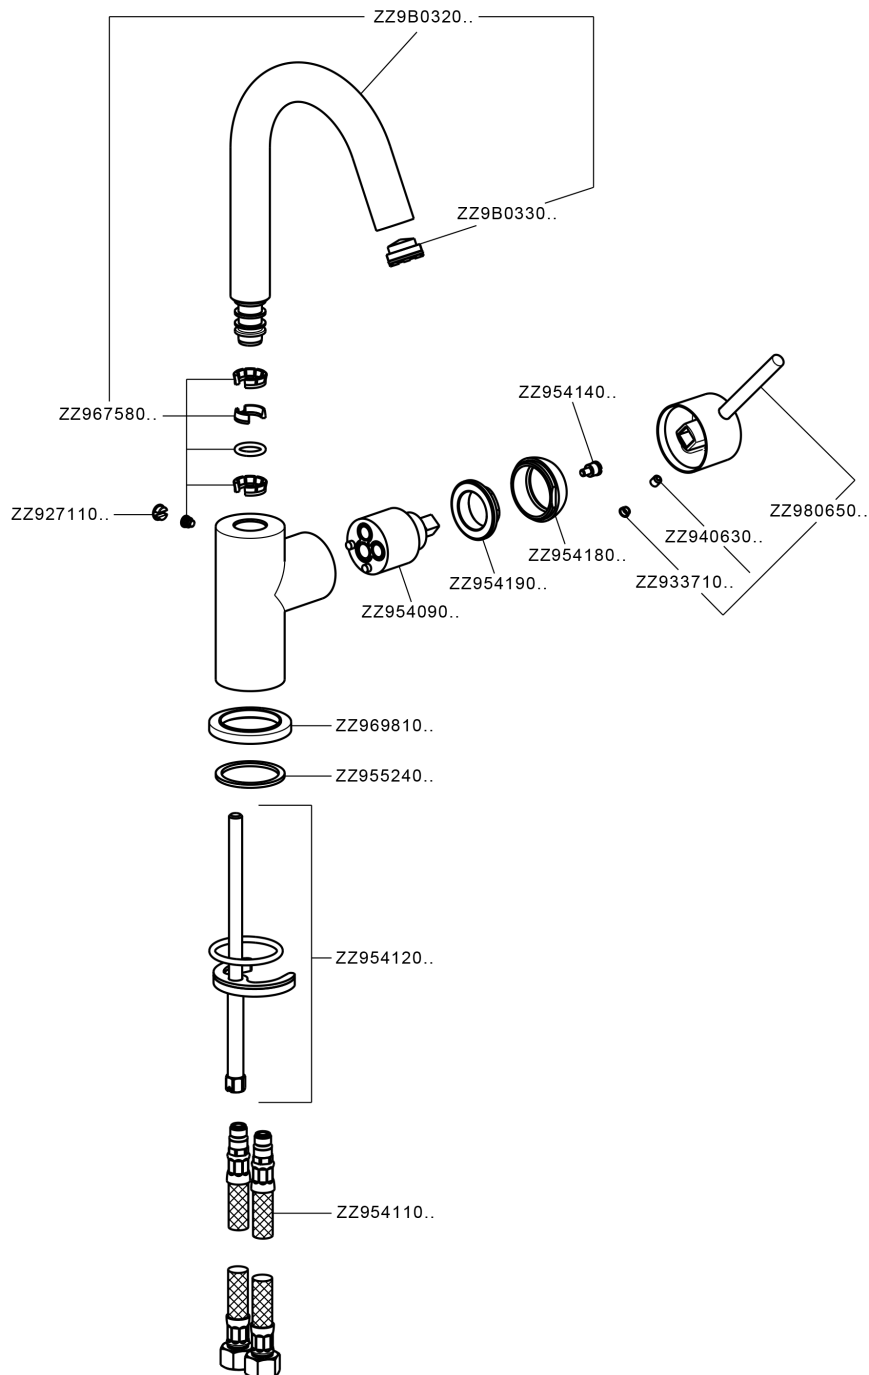

Single lever washbasin mixer EnergySave NUOVA KIRUNA_K2000485

K2000485

<https://en.huberitalia.com/single-lever-washbasin-mixer-energysave-nuova-kiruna-k2000485>

2026-04-06