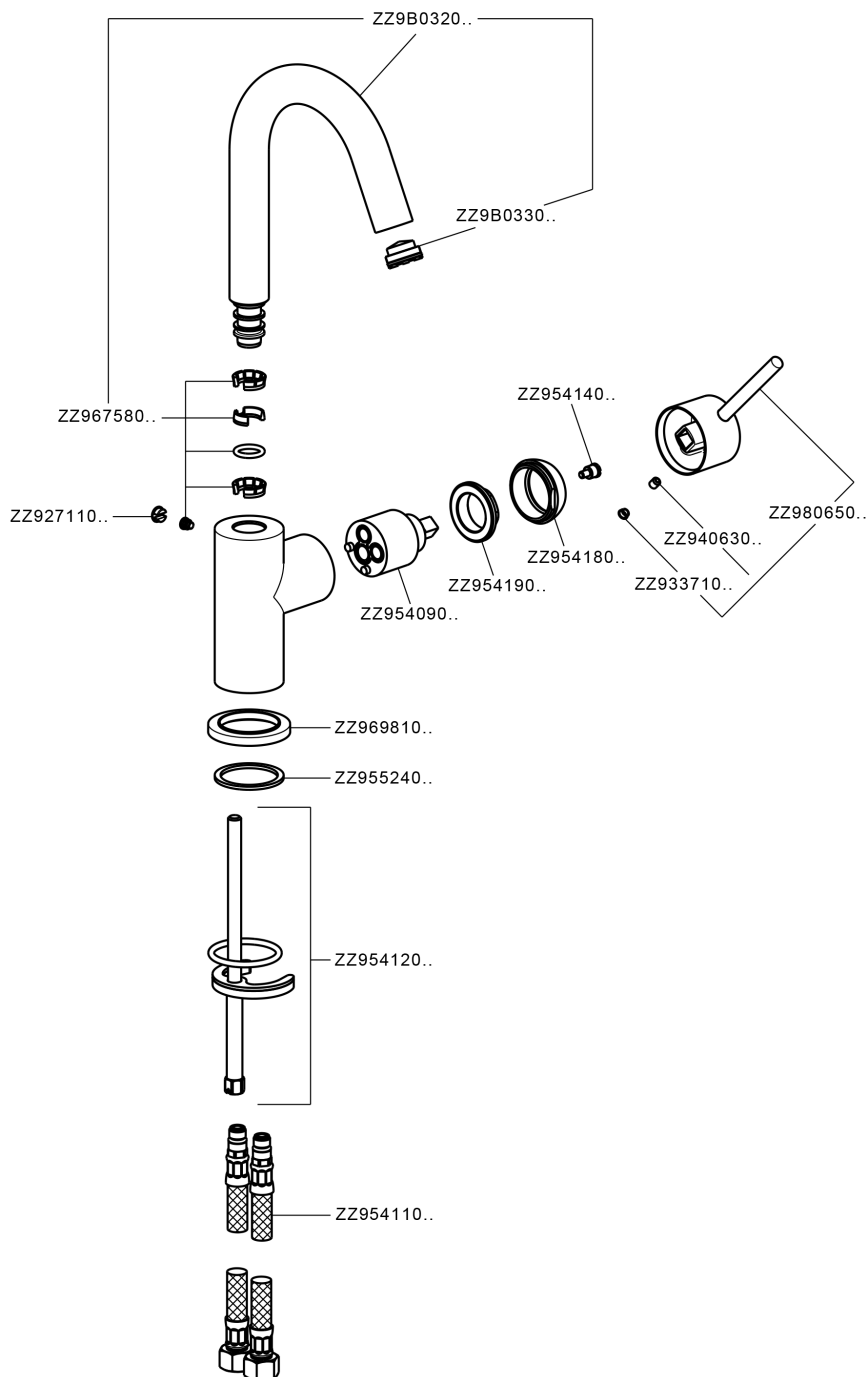

Single lever washbasin mixer EnergySave NUOVA KIRUNA_K2000485

MODEL **K2000485**

Single lever washbasin mixer EnergySave, without waste, G.3/8" stainless steel flexible hoses

AVAILABLE FINISHINGS

-  **21** 21 Chrome
-  **26** 26 Old Copper
-  **2F** 2F Brushed Nickel
-  **2W** 2W Brushed Gold
-  **40** 40 Matt Black
-  **4Q** 4Q Matt White

CHARACTERISTICS

Cartridge Spare Parts **ZZ95409000**

35 mm Cartridge

EcoStop

EcoStop feature limits water flow to approximately 50% of maximum output with one point of resistance on setting. Push slightly past the middle stop only when full water output is required. This will save water up to 50%.

EnergySave

Thanks to the EnergySave device, only cold water will be drawn if the lever is operated in the central position, so that the water heater will not be engaged and no hot water wasted, leading to considerable savings in energy and costs. The temperature can be adjusted by rotating the lever to the left, until the desired temperature is reached.

Single lever washbasin mixer EnergySave NUOVA KIRUNA_K2000485

K2000485

<https://en.huberitalia.com/single-lever-washbasin-mixer-energysave-nuova-kiruna-k2000485>

2026-04-06