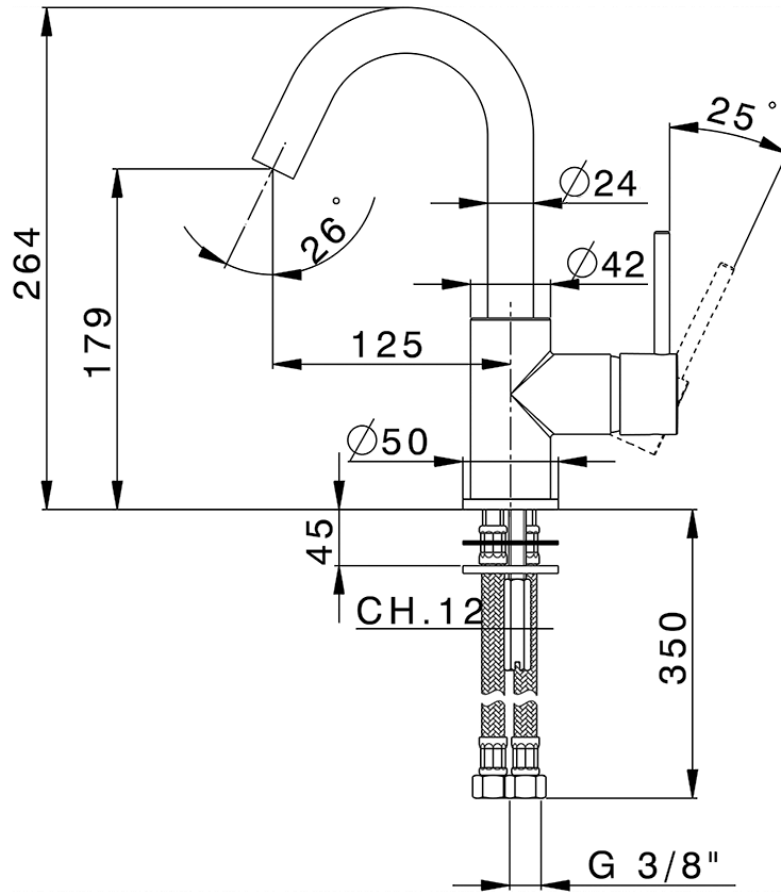

Single lever washbasin mixer EnergySave NUOVA KIRUNA_K2000485

K2000485

<https://en.huberitalia.com/single-lever-washbasin-mixer-energysave-nuova-kiruna-k2000485>

2026-04-06