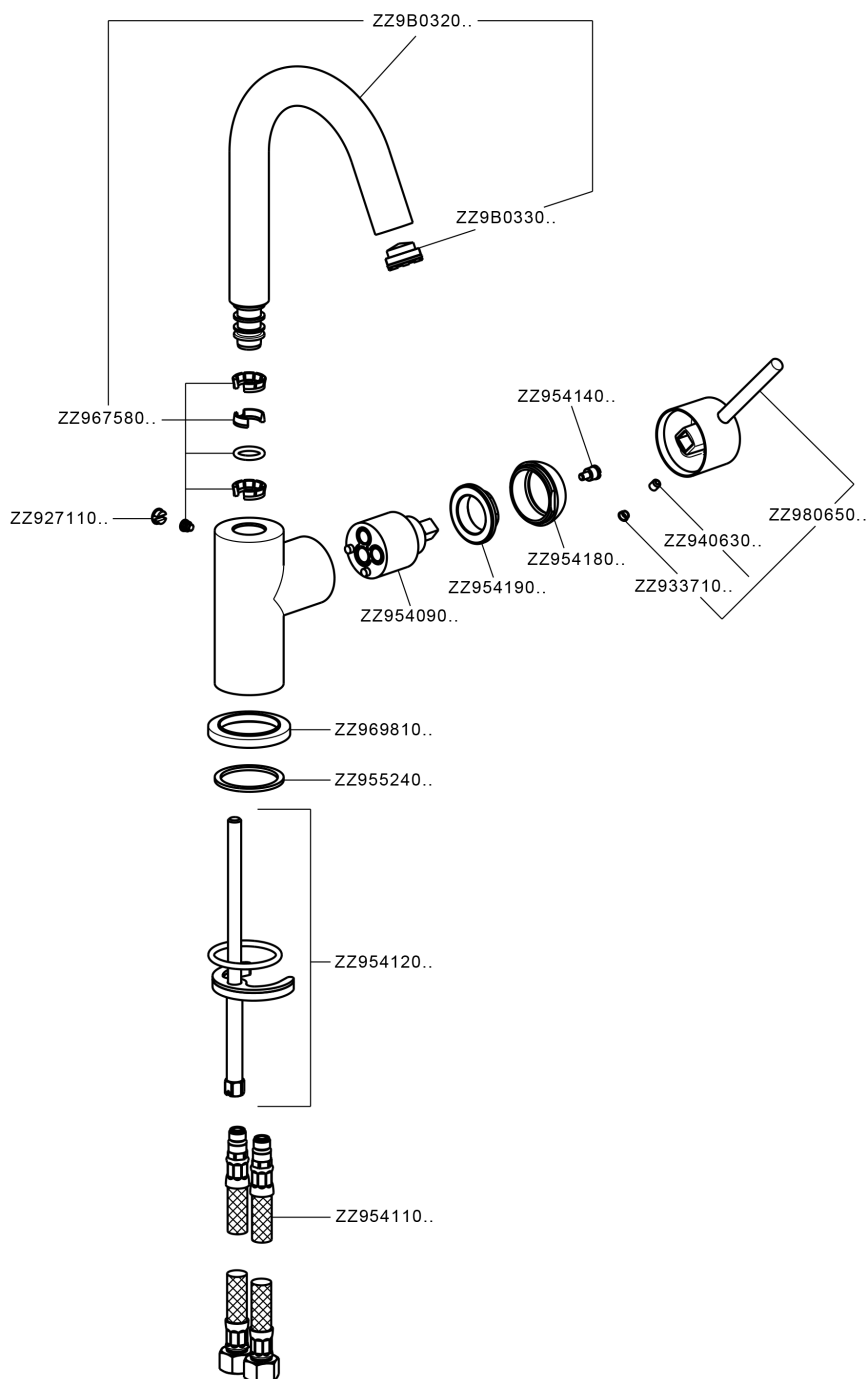

## Single lever washbasin mixer EnergySave NUOVA KIRUNA\_K2000485

K2000485

<https://en.huberitalia.com/single-lever-washbasin-mixer-energysave-nuova-kiruna-k2000485>

2026-05-16