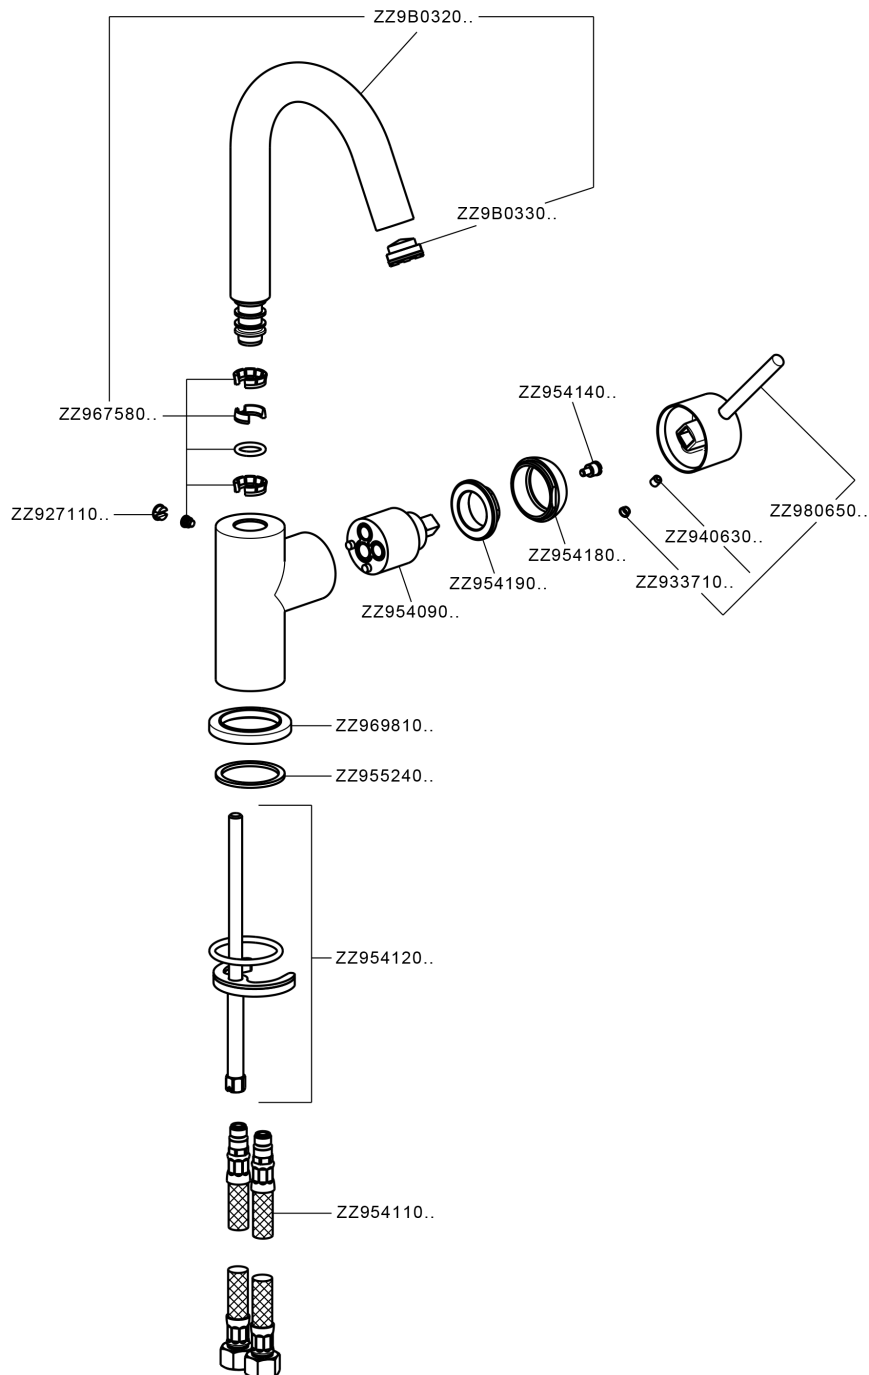

Single lever washbasin mixer EnergySave NUOVA KIRUNA_K2000485

K2000485

<https://en.huberitalia.com/single-lever-washbasin-mixer-energysave-nuova-kiruna-k2000485>

2026-06-13