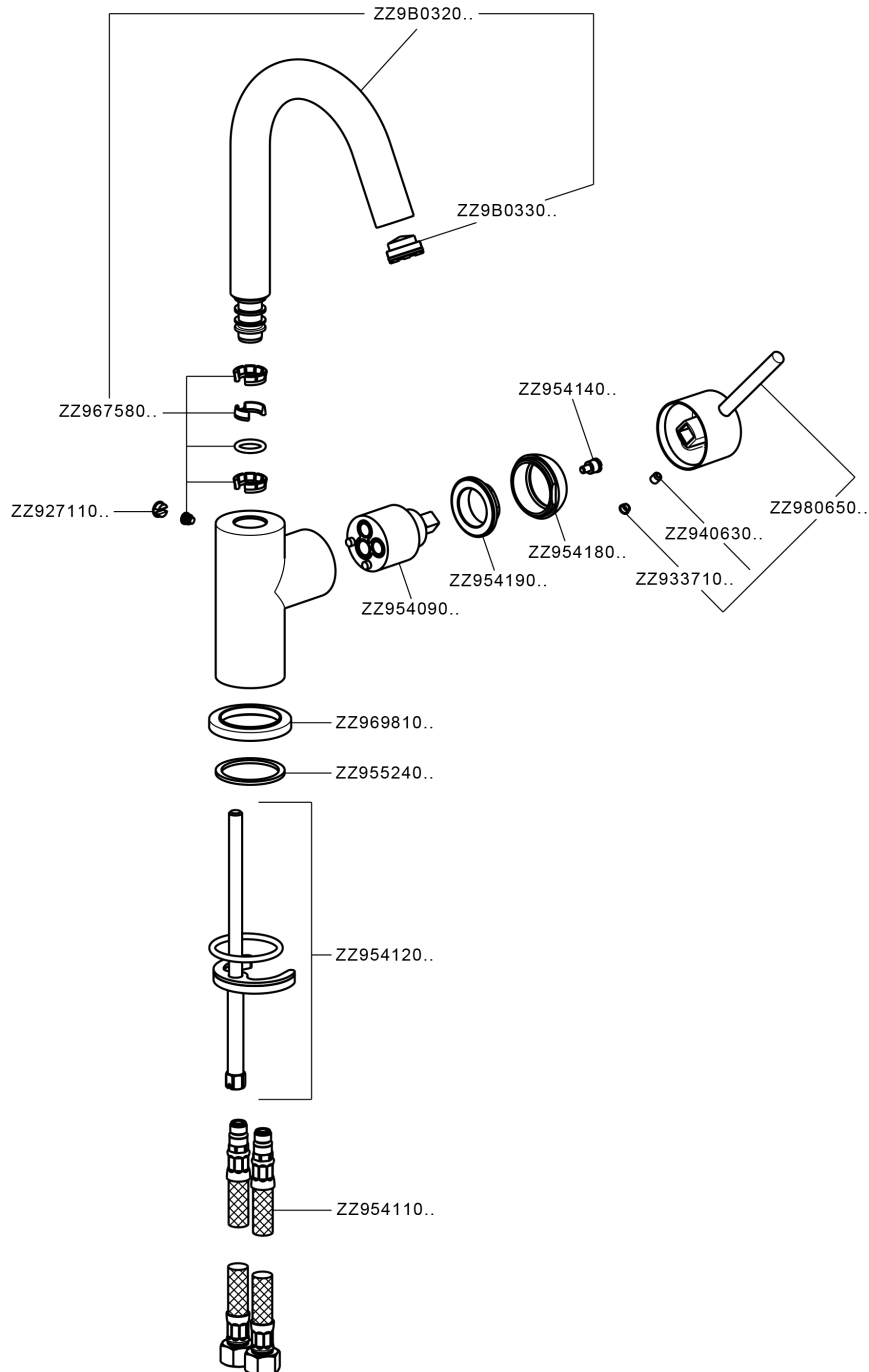

Single lever washbasin mixer EnergySave NUOVA KIRUNA_K2000485

MODEL **K2000485**

Single lever washbasin mixer EnergySave, without waste, G.3/8" stainless steel flexible hoses

AVAILABLE FINISHINGS

-  **21** 21 Chrome
-  **26** 26 Old Copper
-  **2F** 2F Brushed Nickel
-  **2W** 2W Brushed Gold
-  **40** 40 Matt Black
-  **4Q** 4Q Matt White

CHARACTERISTICS

Cartridge Spare Parts **ZZ95409000**

35 mm Cartridge

EcoStop

EcoStop feature limits water flow to approximately 50% of maximum output with one point of resistance on setting. Push slightly past the middle stop only when full water output is required. This will save water up to 50%.

EnergySave

Thanks to the EnergySave device, only cold water will be drawn if the lever is operated in the central position, so that the water heater will not be engaged and no hot water wasted, leading to considerable savings in energy and costs. The temperature can be adjusted by rotating the lever to the left, until the desired temperature is reached.

Single lever washbasin mixer EnergySave NUOVA KIRUNA_K2000485

K2000485

<https://en.huberitalia.com/single-lever-washbasin-mixer-energysave-nuova-kiruna-k2000485>

2026-04-06