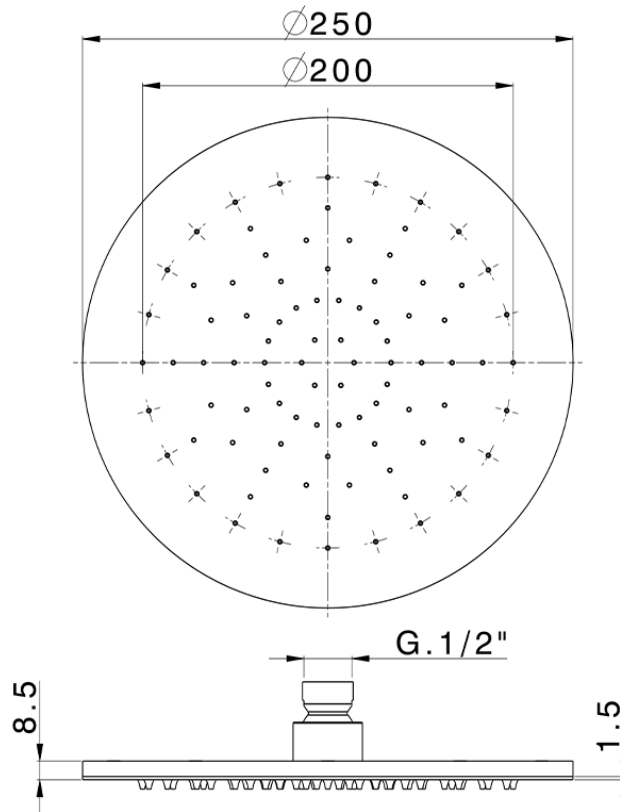

## Ø 250 mm inspectable arm showerheads SHOWER\_SS020010

SS020010

<https://en.huberitalia.com/o-250-mm-inspectable-arm-showerheads-shower-ss020010>

2026-04-08