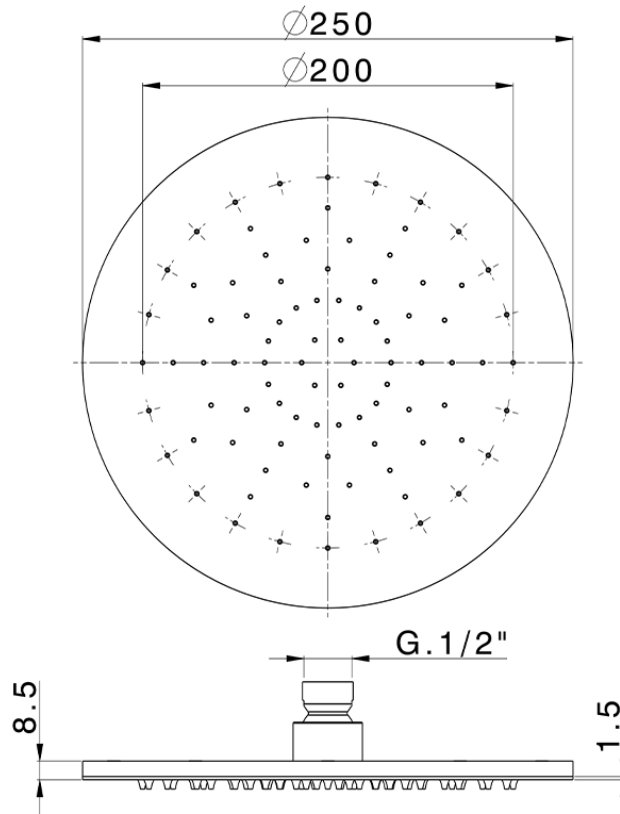

## Ø 250 mm inspectable arm showerheads SHOWER\_SS020010

SS020010

<https://en.huberitalia.com/o-250-mm-inspectable-arm-showerheads-shower-ss020010>

2026-05-15