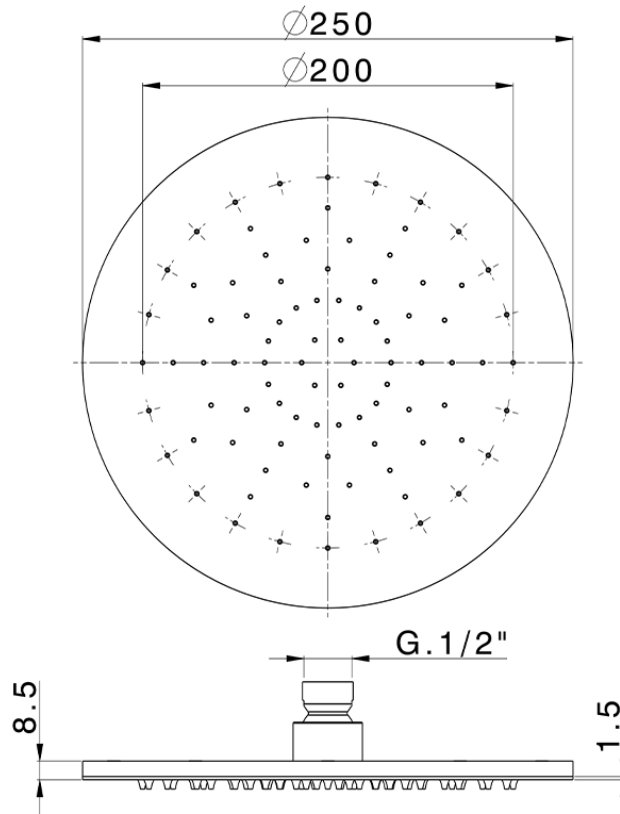

Ø 250 mm inspectable arm showerheads SHOWER_SS020010

SS020010

<https://en.huberitalia.com/o-250-mm-inspectable-arm-showerheads-shower-ss020010>

2026-04-06