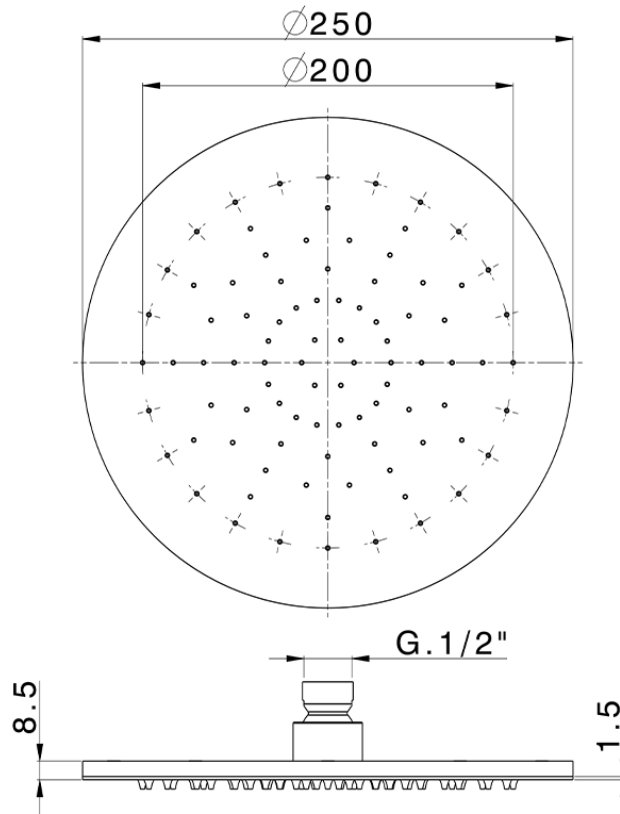

Ø 250 mm inspectable arm showerheads SHOWER_SS020010

SS020010

<https://en.huberitalia.com/o-250-mm-inspectable-arm-showerheads-shower-ss020010>

2026-06-13