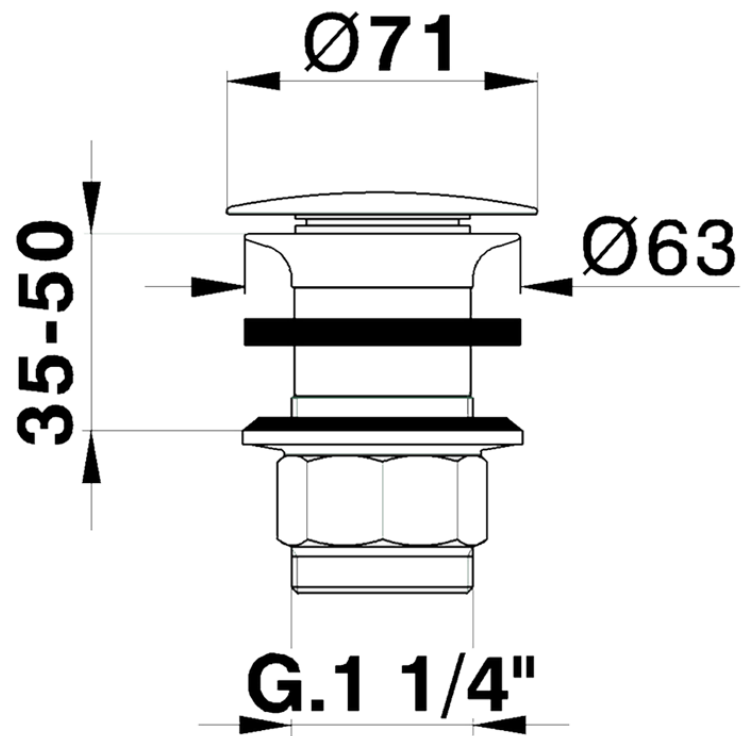

1" 1/4 waste for basin mixer COMPONENTS_ZB001610

ZB001610

<https://en.huberitalia.com/1-1-4-waste-for-basin-mixer-components-zb001610>

2026-06-27