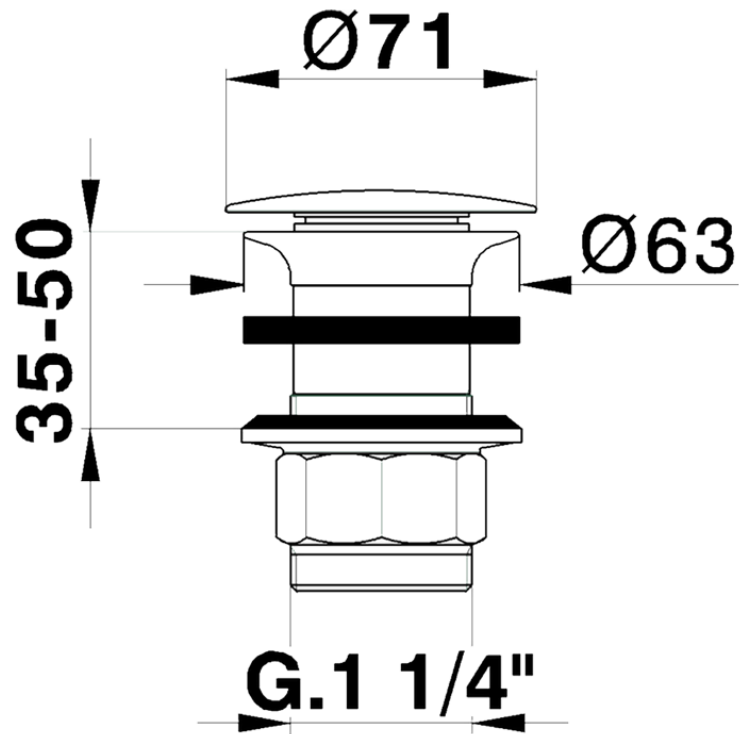

1" 1/4 waste for basin mixer COMPONENTS\_ZB001610

ZB001610

<https://en.huberitalia.com/1-1-4-waste-for-basin-mixer-components-zb001610>

2026-04-06