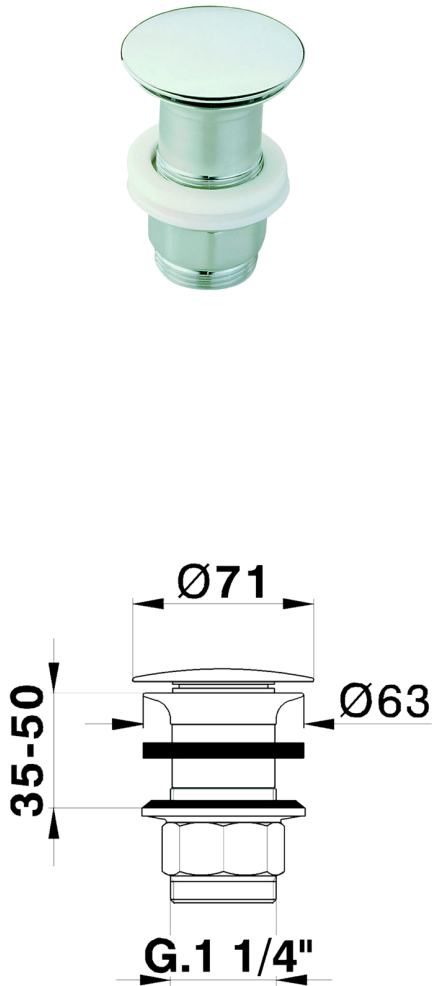

1" 1/4 waste for basin mixer COMPONENTS_ZB001610

MODEL **ZB001610**

1" 1/4 waste for basin mixer, always open, for bath drain system without overflow, for thickness max 50 mm

AVAILABLE FINISHINGS

- **21** 21 Chrome
- **2F** 2F Brushed Nickel
- **2P** 2P Rose Gold
- **40** 40 Matt Black
- **4Q** 4Q Matt White
- **2B** 2B Polished Nickel

CHARACTERISTICS

2026-04-09