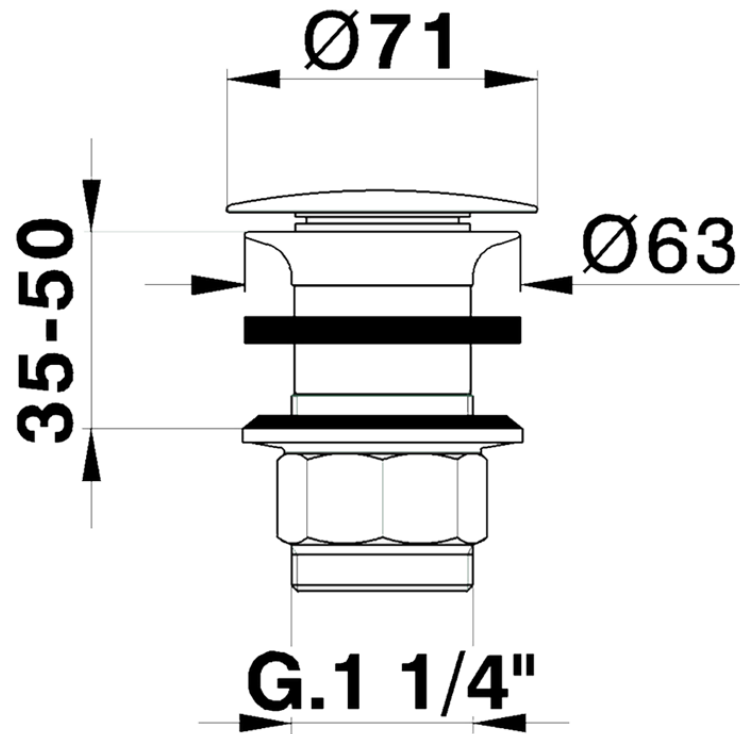

1" 1/4 waste for basin mixer COMPONENTS_ZB001610

ZB001610

<https://en.huberitalia.com/1-1-4-waste-for-basin-mixer-components-zb001610>

2026-06-13