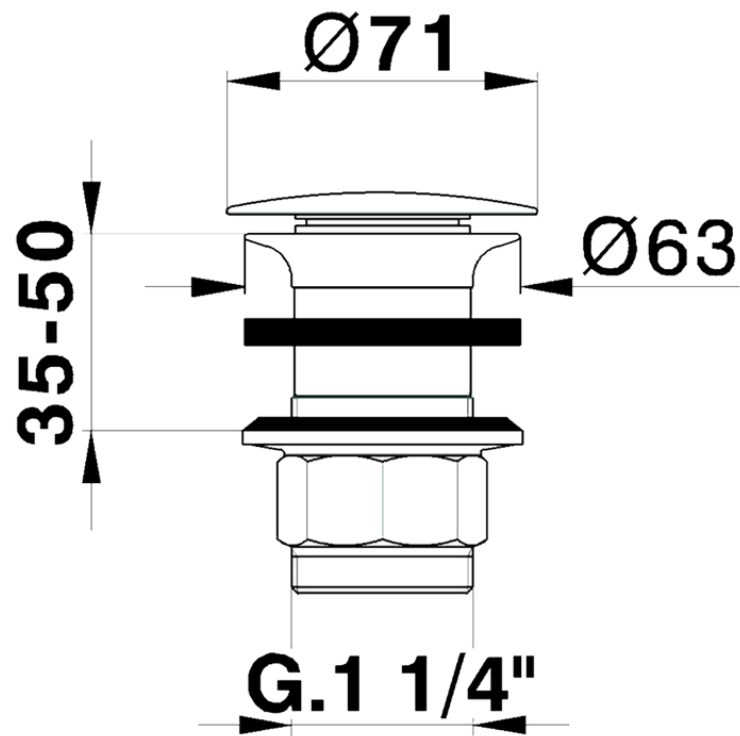

## 1" 1/4 waste for basin mixer COMPONENTS\_ZB001610

ZB001610

<https://en.huberitalia.com/1-1-4-waste-for-basin-mixer-components-zb001610>

2026-06-09