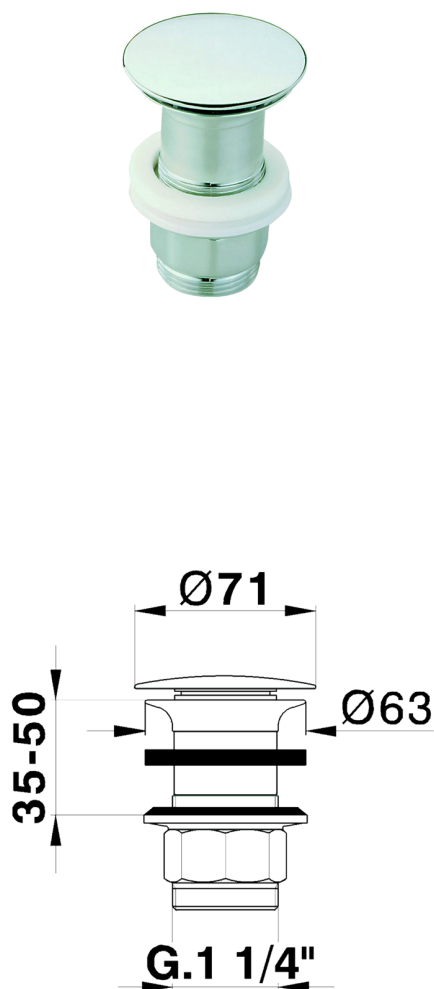

1" 1/4 waste for basin mixer COMPONENTS_ZB001610

MODEL **ZB001610**

1" 1/4 waste for basin mixer, always open, for bath drain system without overflow, for thickness max 50 mm

AVAILABLE FINISHINGS

- **21** 21 Chrome
- **2F** 2F Brushed Nickel
- **2P** 2P Rose Gold
- **40** 40 Matt Black
- **4Q** 4Q Matt White
- **2B** 2B Polished Nickel

CHARACTERISTICS

2026-04-07