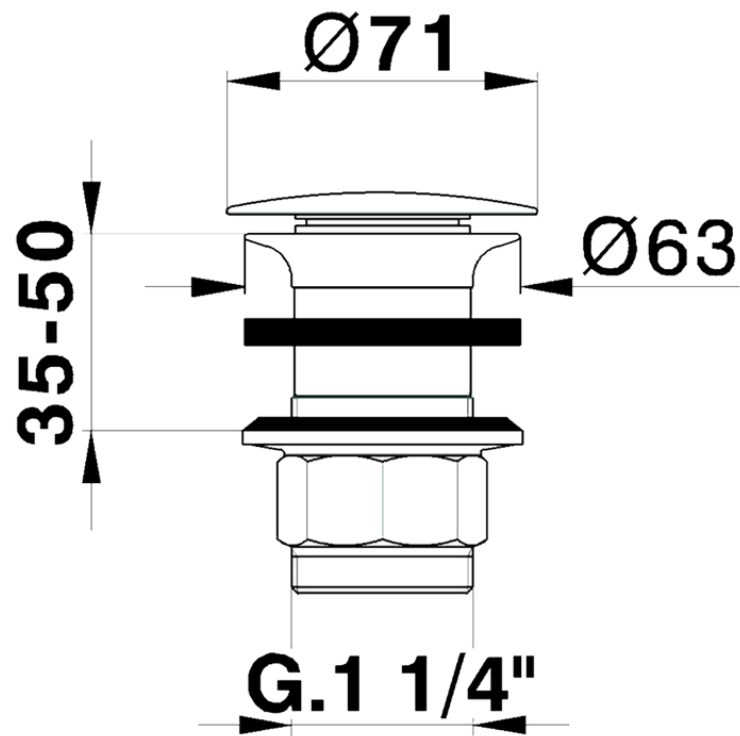

## 1" 1/4 waste for basin mixer COMPONENTS\_ZB001610

ZB001610

<https://en.huberitalia.com/1-1-4-waste-for-basin-mixer-components-zb001610>

2026-04-09