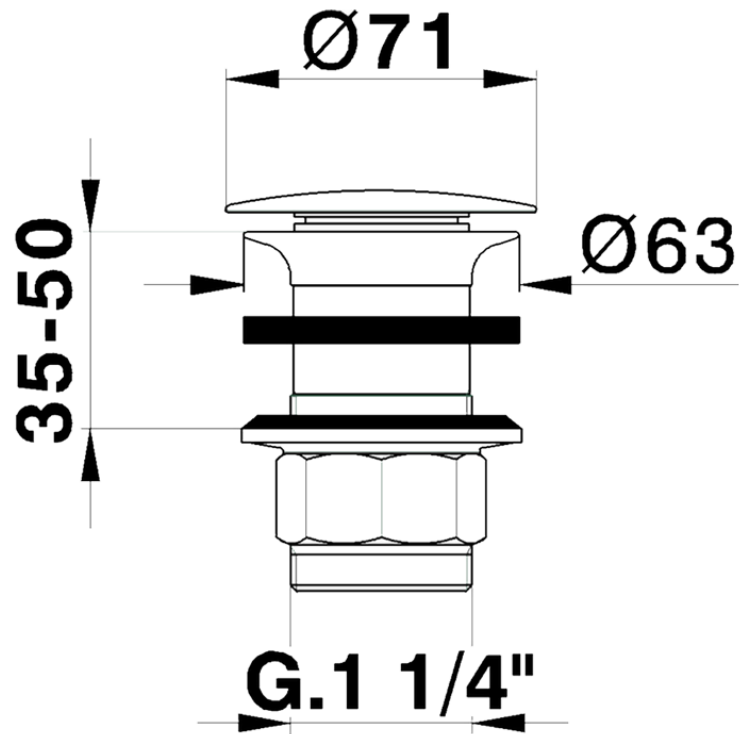

## 1" 1/4 waste for basin mixer COMPONENTS\_ZB001610

ZB001610

<https://en.huberitalia.com/1-1-4-waste-for-basin-mixer-components-zb001610>

2026-06-26