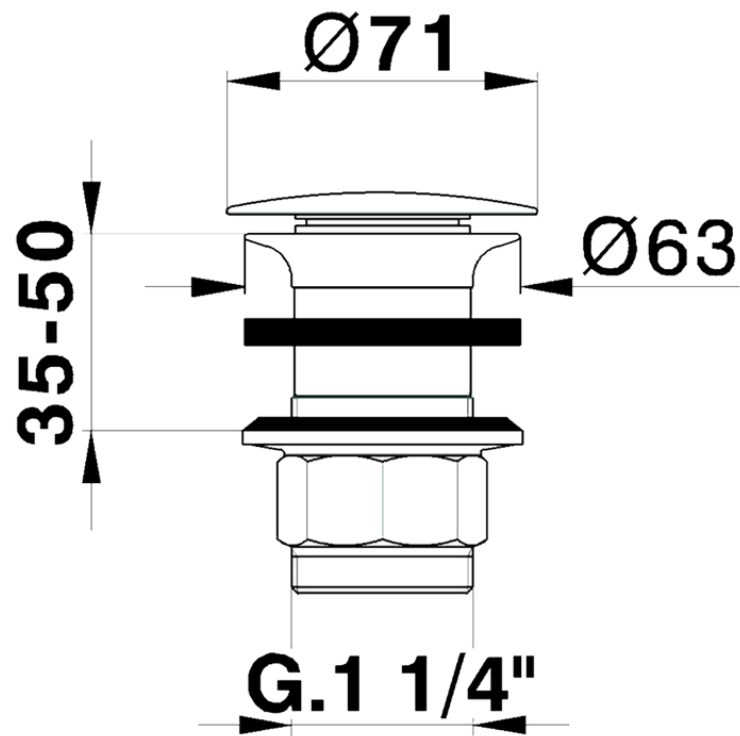

1" 1/4 waste for basin mixer COMPONENTS_ZB001610

ZB001610

<https://en.huberitalia.com/1-1-4-waste-for-basin-mixer-components-zb001610>

2026-06-06