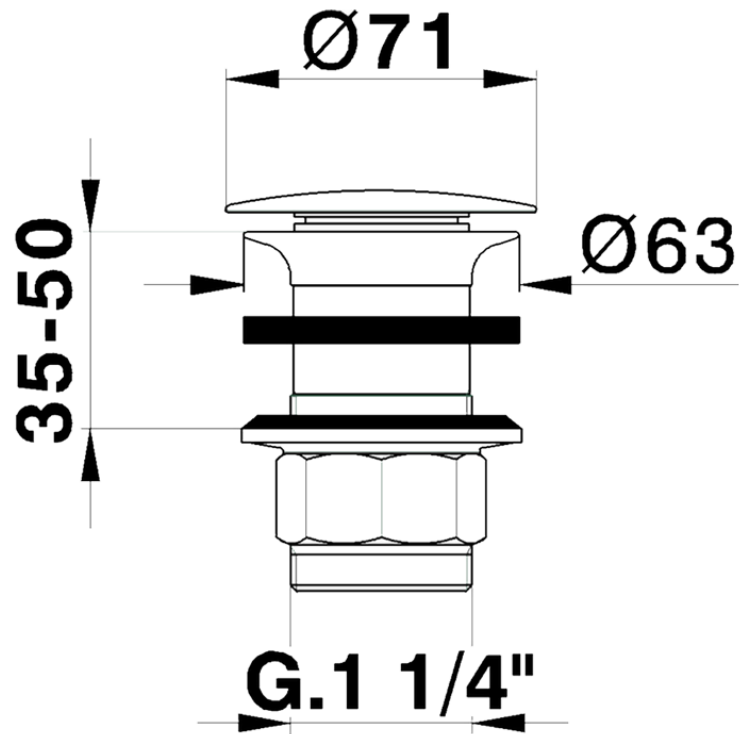

1" 1/4 waste for basin mixer COMPONENTS\_ZB001610

ZB001610

<https://en.huberitalia.com/1-1-4-waste-for-basin-mixer-components-zb001610>

2026-04-08