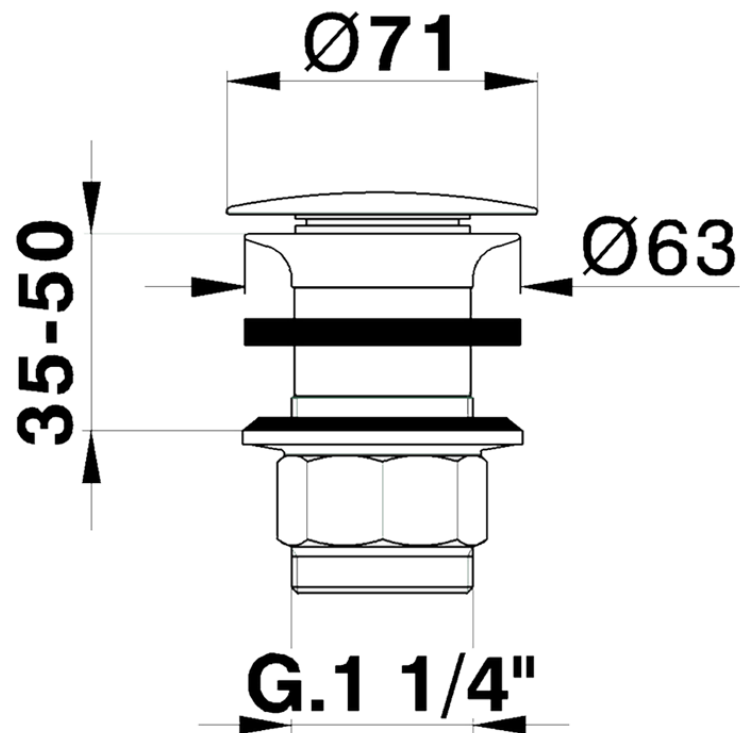

1" 1/4 waste for basin mixer COMPONENTS_ZB001610

ZB001610

<https://en.huberitalia.com/1-1-4-waste-for-basin-mixer-components-zb001610>

2026-05-15