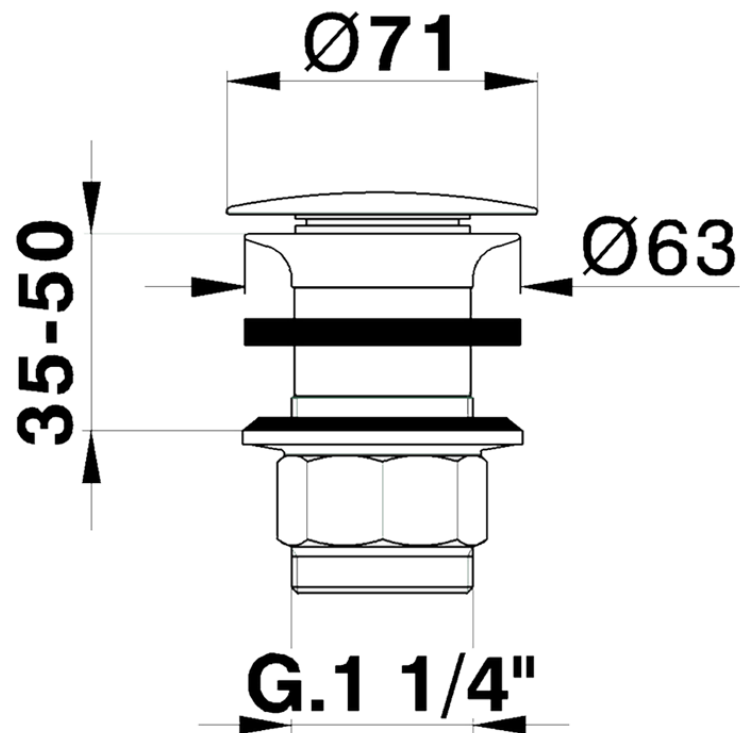

1" 1/4 waste for basin mixer COMPONENTS_ZB001610

ZB001610

<https://en.huberitalia.com/1-1-4-waste-for-basin-mixer-components-zb001610>

2026-04-08