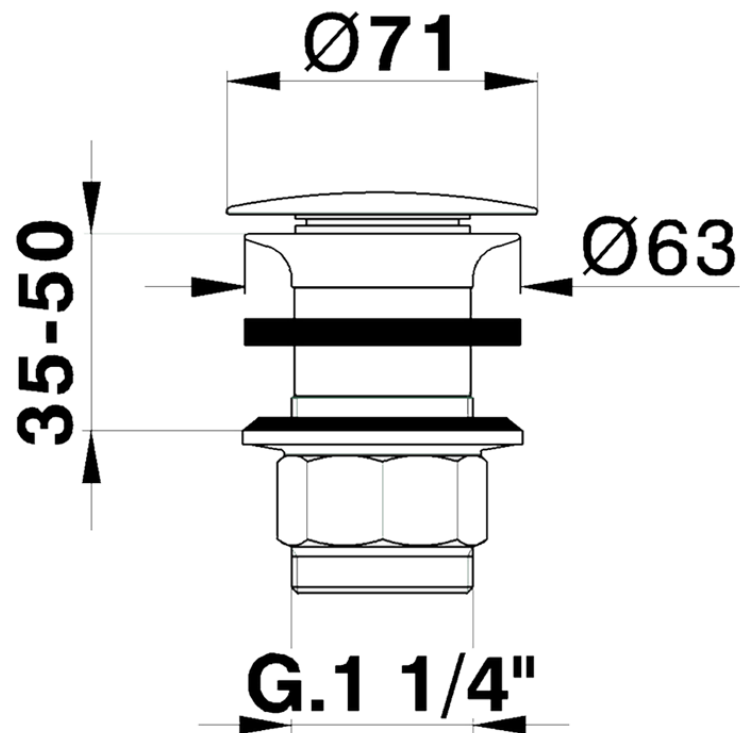

1" 1/4 waste for basin mixer COMPONENTS_ZB001610

ZB001610

<https://en.huberitalia.com/1-1-4-waste-for-basin-mixer-components-zb001610>

2026-06-26