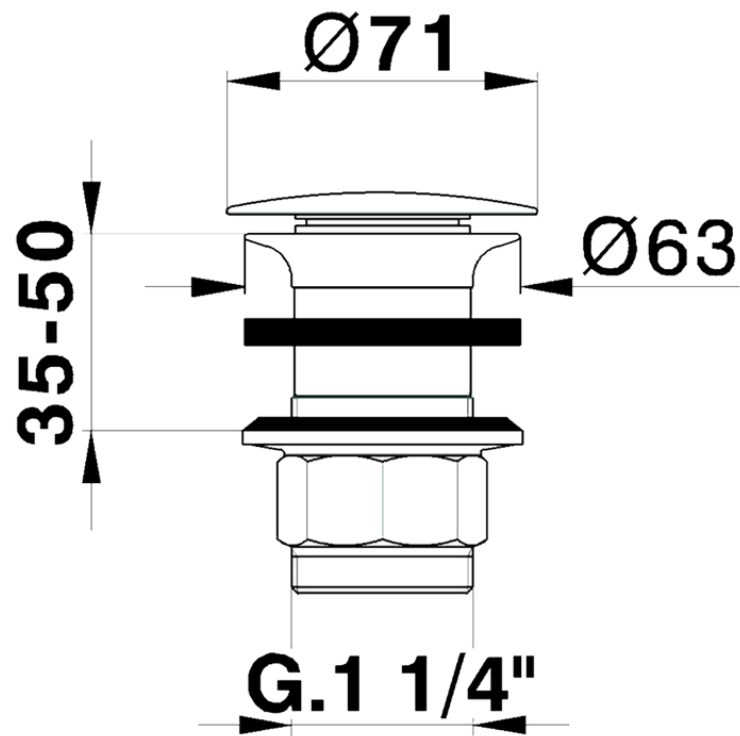

## 1" 1/4 waste for basin mixer COMPONENTS\_ZB001610

ZB001610

<https://en.huberitalia.com/1-1-4-waste-for-basin-mixer-components-zb001610>

2026-06-06