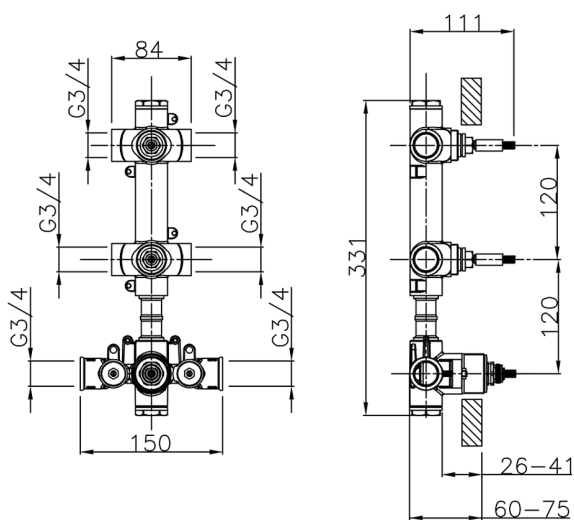

2 Function Concealed Thermostatic Valve CONCEALED_ZB01V200

MODEL **ZB01V200**

2 Function Concealed Thermostatic Valve

AVAILABLE FINISHINGS

CHARACTERISTICS

Installation	Concealed
Cartridge Spare Parts	23.51A.HF
HF Thermostatic Valve	
Concealed	1