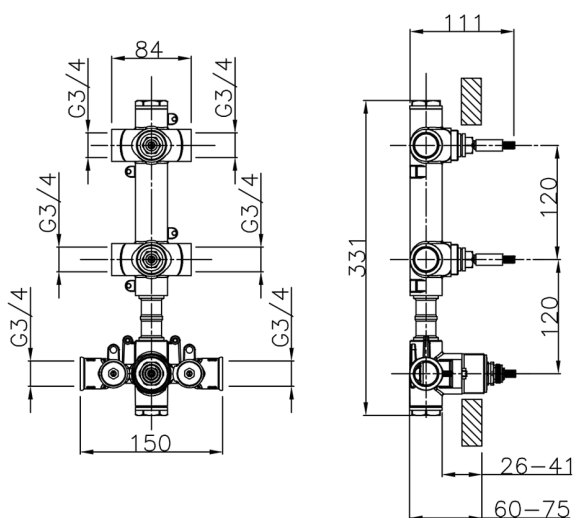

2 Function Concealed Thermostatic Valve CONCEALED_ZB01V200

MODEL **ZB01V200**

2 Function Concealed Thermostatic Valve

AVAILABLE FINISHINGS

04 04 Without finishing

CHARACTERISTICS

| | |
|------------------------------|------------------|
| Installation | Concealed |
| Cartridge Spare Parts | 23.51A.HF |
| HF Thermostatic Valve | |
| Concealed | 1 |