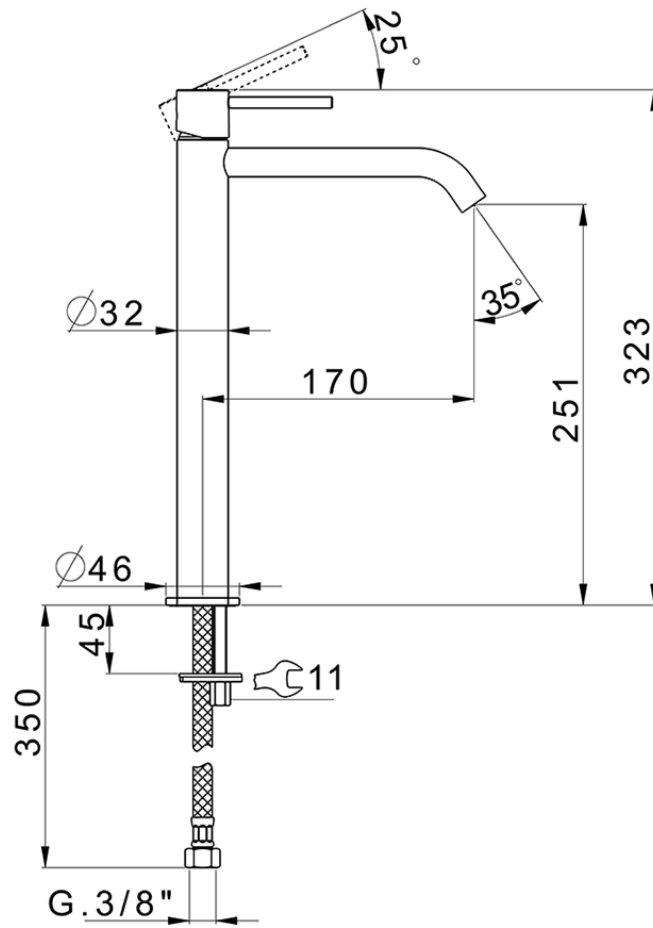

Single lever tall basin mixer M32_MT004544

MT004544

<https://en.huberitalia.com/single-lever-tall-basin-mixer-m32-mt004544>

2024-12-22