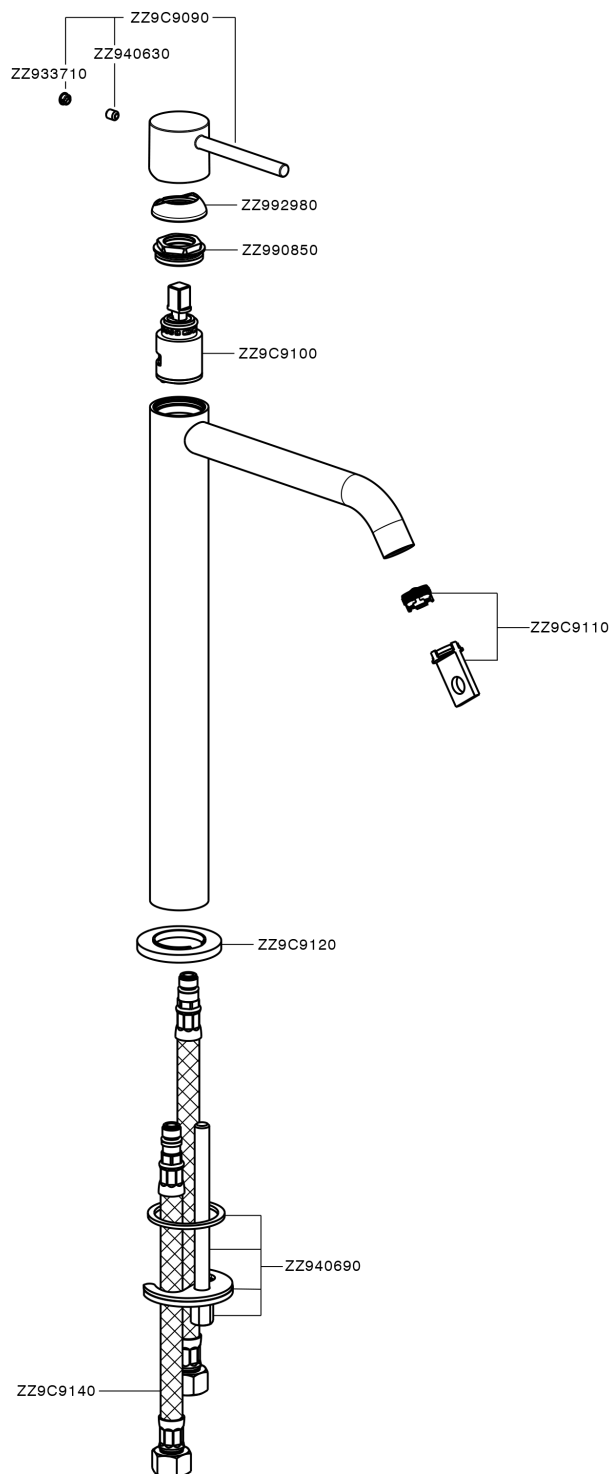

Single lever tall basin mixer M32_MT004544

MT004544

<https://en.huberitalia.com/single-lever-tall-basin-mixer-m32-mt004544>

2024-12-22