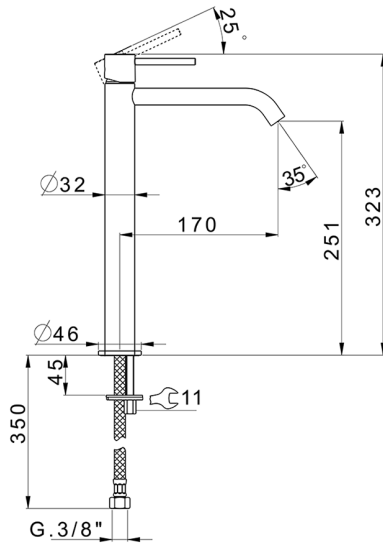

Single lever tall basin mixer M32_MT004544

MODEL **MT004544**

Single lever tall basin mixer, without automatic pop-up waste, G.3/8" stainless steel flexible hose

AVAILABLE FINISHINGS

-  **21** 21 Chrome
-  **26** 26 Old Copper
-  **2F** 2F Brushed Nickel
-  **2W** 2W Brushed Gold
-  **40** 40 Matt Black
-  **4Q** 4Q Matt White

CHARACTERISTICS

Cartridge Spare Parts **ZZ96550000**

25 mm Cartridge

Single lever tall basin mixer M32_MT004544

MT004544

<https://en.huberitalia.com/single-lever-tall-basin-mixer-m32-mt004544>

2024-12-21