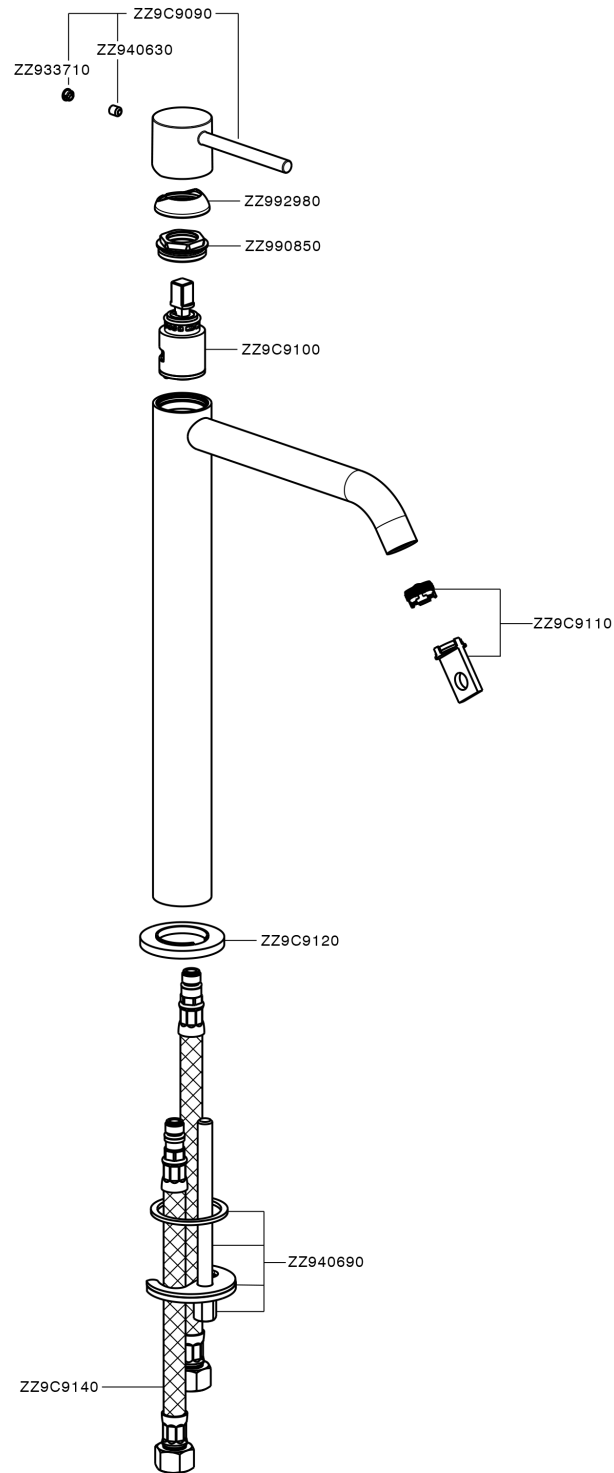

Single lever tall basin mixer M32_MT004544

MODEL **MT004544**

Single lever tall basin mixer, without automatic pop-up waste, G.3/8" stainless steel flexible hose

AVAILABLE FINISHINGS

-  **21** 21 Chrome
-  **26** 26 Old Copper
-  **2F** 2F Brushed Nickel
-  **2W** 2W Brushed Gold
-  **40** 40 Matt Black
-  **4Q** 4Q Matt White

CHARACTERISTICS

Cartridge Spare Parts **ZZ96550000**

25 mm Cartridge

Single lever tall basin mixer M32_MT004544

MT004544

<https://en.huberitalia.com/single-lever-tall-basin-mixer-m32-mt004544>

2024-12-21